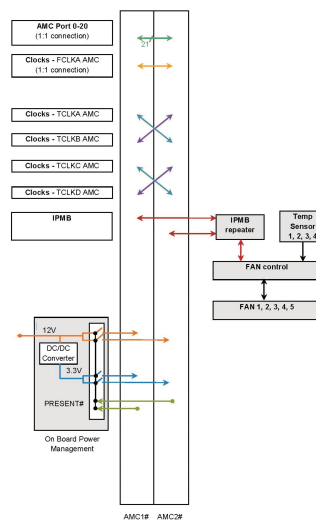

MTCA.0 System for 2 Single Full-Size AMC Modules, 1 HE

KATALOGOVÉ ČÍSLO

11850-023

The System is designed for 2 AMC modules. The integrated Power Supply and Power switches on the backplane enable the Payload Power to the AMC Modules without the need for a separate MCH.

CERTIFICATIONS

VLASTNOSTI

Small, compact case to hold 2 single full-size AdvancedMC modules With an optional 2 HP filler module, 2 single mid-size modules can also be fitted

Direct connection of all ports between both AdvancedMC slots (see backplane topology); data transfer rates up to 10 Gbps per port

90 - 264 VAC wide range input on rear of case, 150 W power supply in rear section of enclosure

12 VDC voltage is activated by the AdvancedMC module presence signal

150 W cooling capacity at an ambient temperature of 55 °C, airflow from right to left, temperature-regulated fans

Data Transfer: 40 GbE; PCIe Gen3

Power per Slot: 60W

Vstupní napětí AC: 100 – 240V

Airflow Direction: Right to Left

Rack Height: 1U

Power Supply Type: Open Frame

Power Supply Included: Yes

Rear I/O: No