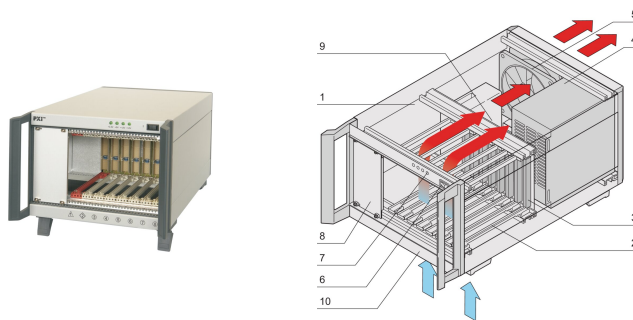

PXI System With ATX PSU, 4 U, 8 slots, 44 HP

KATALOGOVÉ ČÍSLO

14579-008

PXI Desktop Chassis with vertical Card Cage for eight 3 U Boards and built in Power Supply.

CERTIFICATIONS

VLASTNOSTI

System in accordance with IEC 60297-3-101, -102, -103; IEEE 1101.1, 1101.10/11); Backplane, conforms to PICMG rev. 3.0 and PXI 2.0

PXI desktop chassis, 4 U, 44 HP with vertical card cage. Board format Front: 3U, 160 mm

Backplane, 8 slot, 3 HE, 64 bit, System slot left

Heat dissipation with airflow bottom to rear

ATX power supply 400 W, wide-range AC input with power switch on rear

Backplane with clock switching internal / external

VLASTNOSTI PRODUKTU

Product Type: System

Number of Slots: 8

Typ: Desktop

Backplane Type: 3 U CompactPCI with PXIbus

Data Transfer: 64-bit PCI Bus

Power per Slot: 30W

Vstupní napětí AC: 100 – 240V

Airflow Direction: Bottom to Rear

Rack Height: 4U

Power Supply Type: Open Frame

Power Supply Included: Yes

Rear I/O: No

Complies With: PXISA PXI-1 R2.0

Hloubka: 355mm