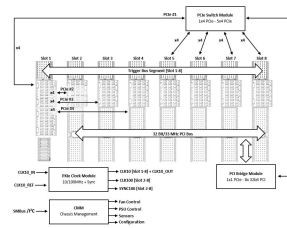

PXI-Express System, 4 U, 8 slots, Gen 3

KATALOGOVÉ ČÍSLO

14579-030

Desktop PXI Express Chassis for one PXI Express System Controller with up to 16 HP and 7 PXI or PXI Express Boards with 4 HP Width.

CERTIFICATIONS

VLASTNOSTI

PXI Express Desktop Chassis, 4 U, 44 HP

1 PCIe System Slot an 7 Hybrid Slots

Ultra-high performance Gen 3 PCIe switching with a default four-link (4x4) System Slot

Powerful cooling concept with low fan noise, 50 W per slot @ 15K temperature increase

Air flow from bottom to rear with temperature controlled fans; Integrated Chassis Monitoring Modul (CMM)

Wide range AC input with mains switch on the rear side, power push button on the front (top)

Rear panel external 10 MHz clock inputs/outputs

VLASTNOSTI PRODUKTU

Product Type: System

Number of Slots: 8

Typ: Desktop

Backplane Type: PXI Express, 4 Link Configuration

Data Transfer: PCIe Gen3

Power per Slot: 50W

Vstupní napětí AC: 100 – 240V