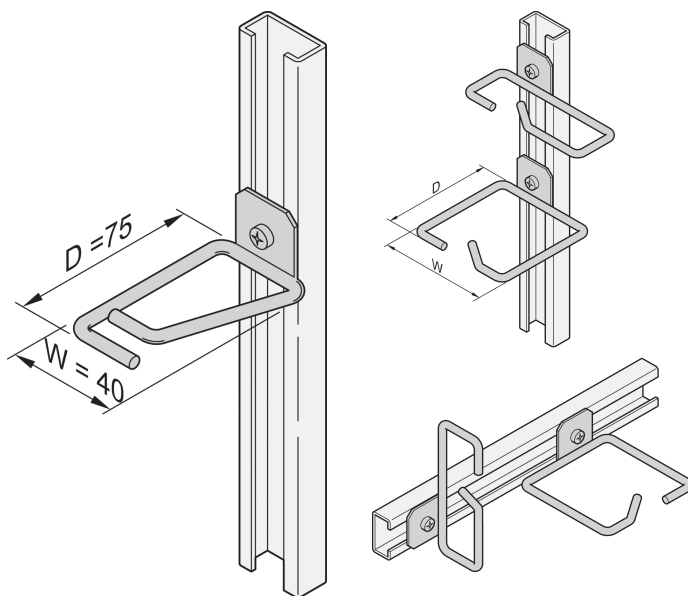

# Cable Eye for C-Rail, Steel, 40 x 75 mm

## KATALOGOVÉ ČÍSLO

20118-554

Cable eyes can be attached to slide rails, cable panels, etc.