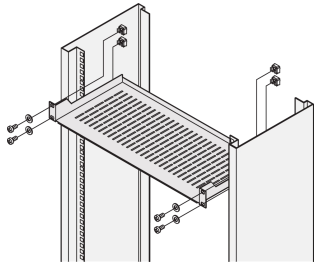

Etsirack Equipment Shelf, Metric

KATALOGOVÉ ČÍSLO

20118-686

Shelf for installation in metric frames. Load capacity 10 kg.

CERTIFICATIONS

VLASTNOSTI

For installation in metric frames (fixing size 515 mm)

Installation height 49 mm

Load capacity 10 kg

VLASTNOSTI PRODUKTU

Product Type: Shelf

Produktová řada: Etsirack

Typ: Equipment Shelf

Materiál: Ocel

Povrchová úprava: Strukturovaný Práškový

Barva: Light Grey

Kód barvy: RAL 7035

Výška: 49mm

Šířka: 497mm

Hloubka: 222mm