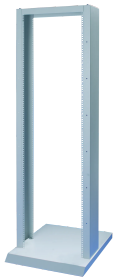

Labrack 19" Open Rack Uprights, 24 U

KATALOGOVÉ ČÍSLO

20118-741

19" uprights for open or bare rack with up to 200 kg load capacity. These 19" uprights can be mounted on a mobile or stationary base.

CERTIFICATIONS

VLASTNOSTI

Mobile or stationary

Various shelves

Accessories for cable ducting

Stationary load-carrying capacity 200 kg or 150 kg (see specification table) at a defined center of gravity in the center of the lab rack

Recommended max. chassis depth 400 mm

VLASTNOSTI PRODUKTU

Rack Height: 24U

Výška: 1164mm

Frame Material: Ocel

Množství v balení: 1

Complies With: IEC 60297-3-100

Povrchová úprava: Strukturovaný Práškový