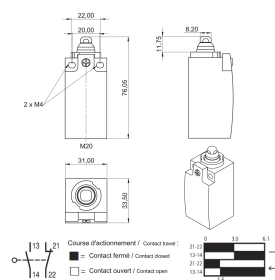

Door Contact Switch, Cabled

KATALOGOVÉ ČÍSLO

20118-811

Switch for connecting to the normally closed contacts of the door control module for manual door opening. This primarily is used for lights and cooling solutions which should be linked to the opening or closing of the door.

CERTIFICATIONS

VLASTNOSTI

Connection with mains supply via SCHUKO/UTE connector

Easy handling by plug and play (completely wired)

Connection to cabinet light via IEC 60320 C13 socket

VLASTNOSTI PRODUKTU

Product Type: Switch