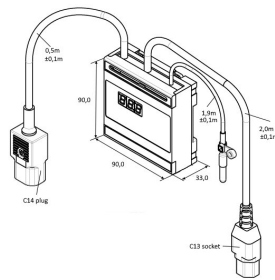

Fan Speed Control Unit (Kit)

KATALOGOVÉ ČÍSLO

20118-900

Suitable for all AC fans and fan units (up to 300 W) with IEC 60320 C13 and C14 plug (plug & play).

Please order the current input wire / mains cable separately

CERTIFICATIONS

VLASTNOSTI

External sensor can be set at a desired measurement point

Open-collector output (parametrisable) – Alarm output (active/passive) – DC fans (PWM output) – Remote display (via optional digital display with front panel)

Mounts on the support rail provided

Suitable for all AC, EC and EC fans and fan units (up to 300 W) with IEC 60320, Connectors IEC C14 and C13

Simple adjustment of switch-on temperature (with knob and digital display)

Current input wire / Mains cable can be chosen based on project requirement: SCHUKO-UTE / IEC / BS

VLASTNOSTI PRODUKTU

Product Type: Fan Control Module

Works With: Varistar CP

Materiál: Plast

Net Weight: 0.588kg