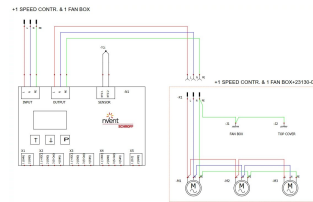

Fan Speed Control Unit (Kit)

KATALOGOVÉ ČÍSLO

20118-900

Suitable for all AC fans and fan units (up to 300 W) with IEC 60320 C13 and C14 plug (plug & play).

Please order the current input wire / mains cable separately

CERTIFICATIONS

VLASTNOSTI

External sensor can be set at a desired measurement point

Open-collector output (parametrisable) – Alarm output (active/passive) – DC fans (PWM output) – Remote display (via optional digital display with front panel)

Mounts on the support rail provided

Suitable for all AC, EC and EC fans and fan units (up to 300 W) with IEC 60320, Connectors IEC C14 and C13

Simple adjustment of switch-on temperature (with knob and digital display)

Current input wire / Mains cable can be chosen based on project requirement: SCHUKO-UTE / IEC / BS

VLASTNOSTI PRODUKTU

Product Type: Fan Control Module

Works With: Varistar CP

Materiál: Plast

Net Weight: 0.588kg