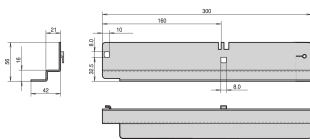

Labrack Slide Rail, 40 kg, 5 Pairs

KATALOGOVÉ ČÍSLO

20119-106

Labrack Slide Rail with 40 kg load capacity for mounting on the bare cabinet uprights or 19" panel/slide mounts. The slide rail supports shelf of heavy 19" Chassis.