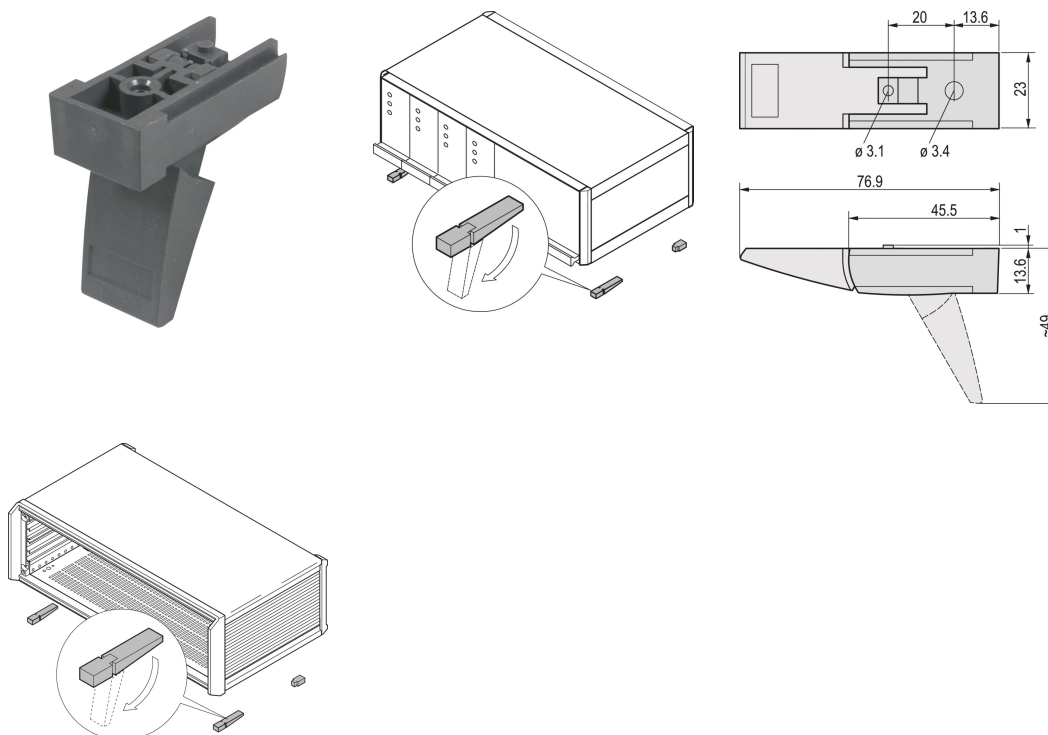

Tip-up Foot for Chassis, Plastic, RAL 7016

KATALOGOVÉ ČÍSLO

20603-002

Flexible and robust Tip-up foot for chassis, with carrying capacity of 25 kg per foot. Suitable for RatiopacPRO/-AIR, PropacPRO, CompacPRO, Comptec and Interscale.

CERTIFICATIONS

VLASTNOSTI

Mounting holes are provided in bottom of case

Load-carrying capacity 25 kg per foot, max case weight: 50 kg

VLASTNOSTI PRODUKTU

Množství v balení: 4

Materiál: Polyamide

Produktová řada: RatiopacPRO; RatiopacPRO AIR; CompacPRO; PropacPRO; Inpac