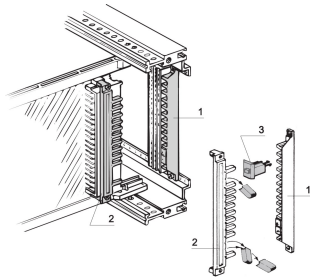

Connector Keying/Coding Pin

KATALOGOVÉ ČÍSLO

20800-078

Connector coding pin is used to provide security against incorrect insertion.

CERTIFICATIONS

VLASTNOSTI

924 keying/coding possibilities if 6 keying/coding pins are used

Coding Peg item 3 in diagram

VLASTNOSTI PRODUKTU

Product Type: Coding/Keying Indicator

Produktová řada: EuropacPRO; RatiopacPRO; CompacPRO; PropacPRO; Inpac

Typ: Coding Peg

Works With: Subracks; Cases

Materiál: Polybutylene Terephthalate