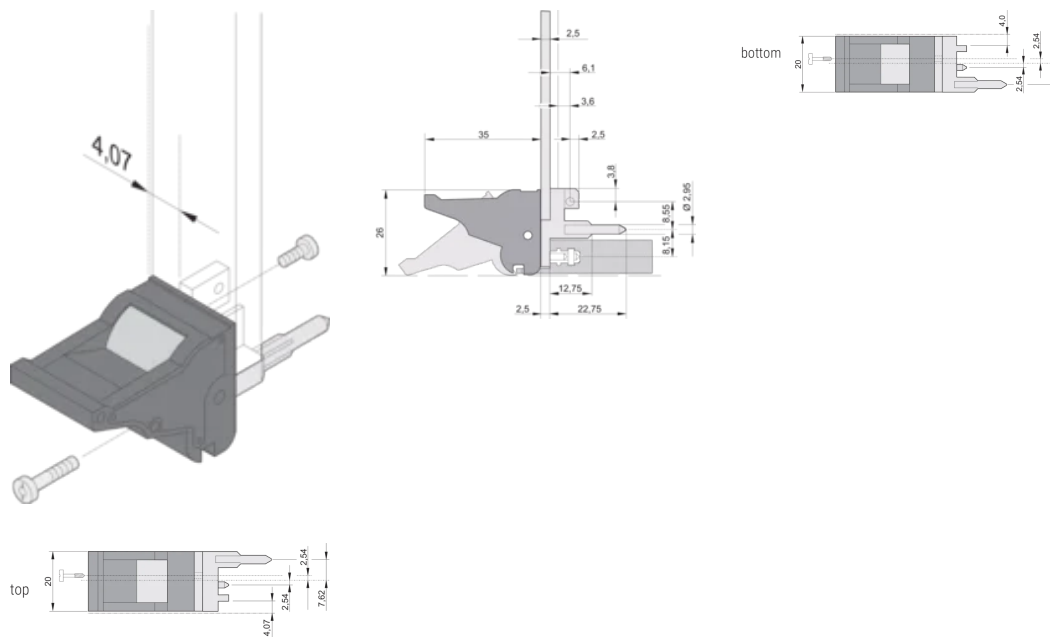

Product Type: Handle

Typ: Inserter/Extractor, Standard

Šířka (W): 19.8mm

Works With: Front Panels

Gross Weight: 0.246kg

DALŠÍ PODROBNOSTI O PRODUKTU

Please order Coding pegs and Microswitch separately.

DIAGRAMS