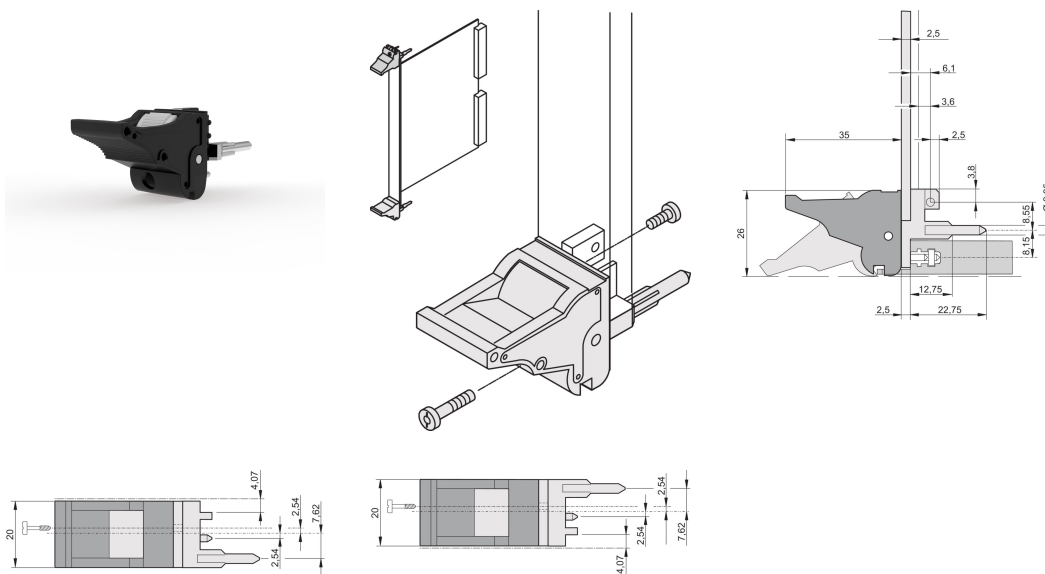

Insertor/Extractor Handle Type IEL, Black Lever, Grey Button, Bottom; 10 pieces

KATALOGOVÉ ČÍSLO

20817-612

The inserter/extractor handle, type IEL in accordance with IEEE 1101.10. Two of these handles can overcome a single lever force of 700N (per pair).

CERTIFICATIONS

VLASTNOSTI

Suitable for insertion and extraction forces up to 700 N (per pair)

In accordance with IEEE 1101.10 and IEC 60297-3-102

A microswitch can be mounted

VLASTNOSTI PRODUKTU

Množství v balení: 10

Typ rukojeti: IEL; Bottom Front; Top Rear I/O

Flammability Rating: UL@ 94V-0

Barva: Jet Black

Kód barvy: RAL 9005

Complies With: EN 45545-2

Hloubka (D): 60.45mm

Výška (H): 25.5mm

Materiál: Polycarbonate; Zinc Alloy

Product Type: Handle

Typ: Inserter/Extractor, Standard

Šířka (W): 19.8mm

Works With: Front Panels

Gross Weight: 0.246kg

DALŠÍ PODROBNOSTI O PRODUKTU

Please order Coding pegs and Microswitch separately.

DIAGRAMS