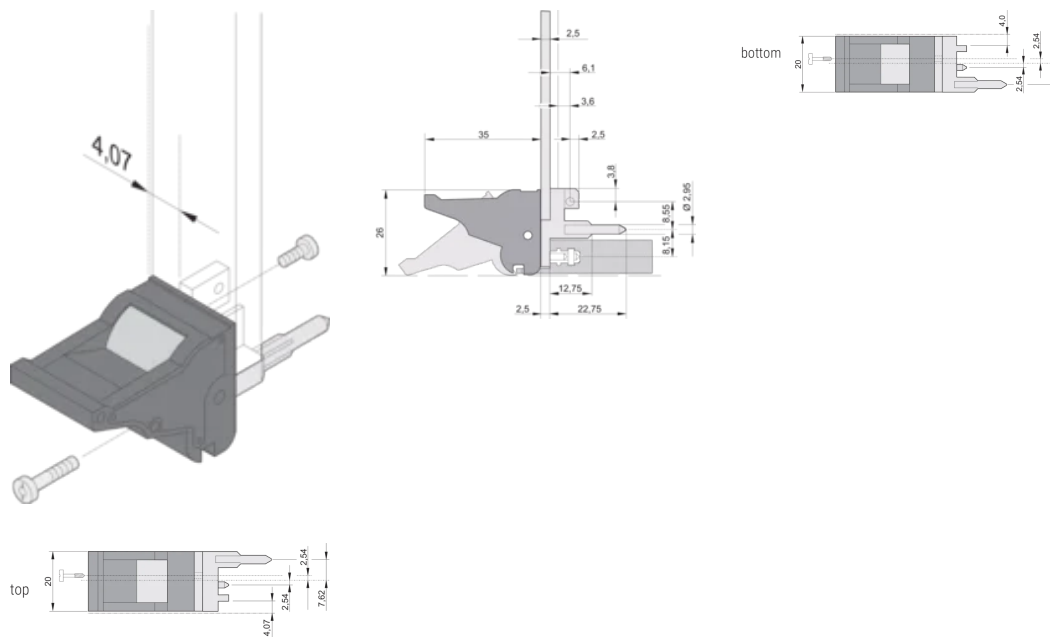

Product Type: Handle

Typ: Inserter/Extractor, Standard

Šířka (W): 19.8mm

Works With: Front Panels

Net Weight: 0.243kg

DALŠÍ PODROBNOSTI O PRODUKTU

Please order Coding pegs and Microswitch separately.

DIAGRAMS