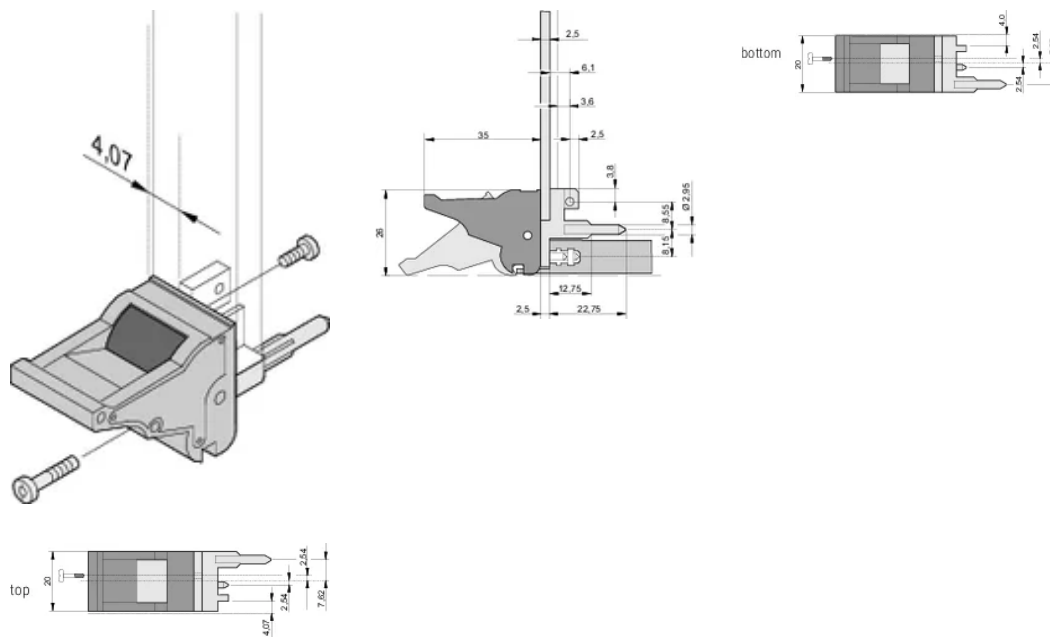

Typ rukojeti: IEL; Bottom Front; Top Rear I/O

Flammability Rating: UL@ 94V-0

Barva: Grey

Complies With: EN 45545-2

Materiál: Polycarbonate

Product Type: Handle

Typ: Inserter/Extractor, Standard

Works With: Front Panels

Gross Weight: 0.247kg

DALŠÍ PODROBNOSTI O PRODUKTU

Please order Coding pegs and Microswitch separately.

DIAGRAMS

UPOZORNĚNÍ

Produkty nVent musí být instalovány a používány pouze tak, jak je uvedeno v instrukčních listech a materiálech pro školení nVent. Instrukční listy jsou k dispozici na www.nvent.com a od vašeho zástupce zákaznického servisu nVent. Nesprávná instalace, zneužití, nesprávné použití nebo jiný nedostatek úplného dodržování pokynů a varování nVent může způsobit selhání produktu, poškození majetku, vážné zranění osob a smrt a/nebo zrušit vaši záruku.