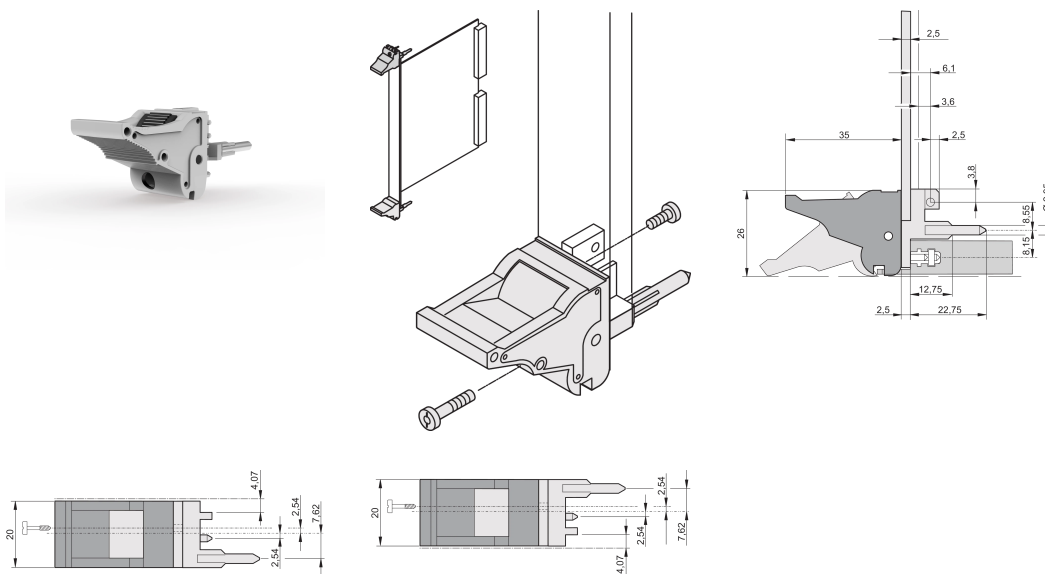

Insertor/Extractor Handle Type IEL, Grey Lever, Black Button, Bottom, 10 Pieces

KATALOGOVÉ ČÍSLO

20817-620

The inserter/extractor handle, type IEL in accordance with IEEE 1101.10. Two of these handles can overcome a single lever force of 700 N (per pair).

CERTIFICATIONS

VLASTNOSTI

Suitable for insertion and extraction forces up to 700 N (per pair)

In accordance with IEEE 1101.10 and IEC 60297-3-102

A microswitch can be mounted

VLASTNOSTI PRODUKTU

Množství v balení: 10

Typ rukojeti: IEL; Bottom Front; Top Rear I/O

Flammability Rating: UL@ 94V-0

Barva: Grey

Complies With: EN 45545-2

Materiál: Polycarbonate

Product Type: Handle

Typ: Inserter/Extractor, Standard

Works With: Front Panels