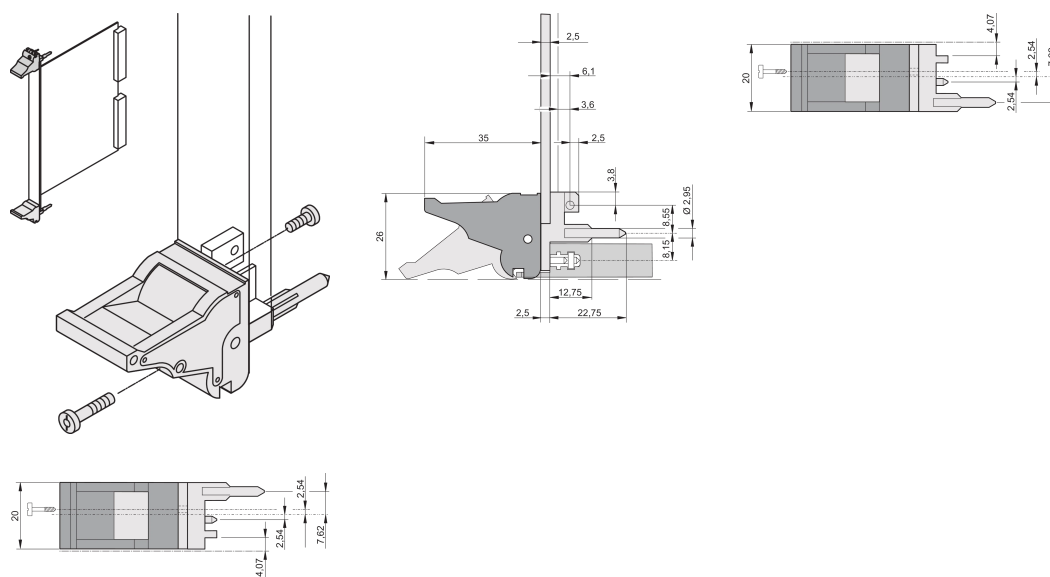

Insertor/Extractor Handle Type IEL, Grey Lever, Black Button, Top, 100 Pieces

KATALOGOVÉ ČÍSLO

20817-623

The inserter/extractor handle, type IEL in accordance with IEEE 1101.10. Two of these handles can overcome a single lever force of 700 N (per pair).

CERTIFICATIONS

VLASTNOSTI

Suitable for insertion and extraction forces up to 700 N (per pair)

In accordance with IEEE 1101.10 and IEC 60297-3-102

A microswitch can be mounted

VLASTNOSTI PRODUKTU

Množství v balení: 100

Typ rukojeti: IEL; Top Front; Bottom Rear I/O

Flammability Rating: UL@ 94V-0

Barva: Grey

Complies With: EN 45545-2

Materiál: Polycarbonate

Product Type: Handle

Typ: Inserter/Extractor, Standard

Works With: Front Panels