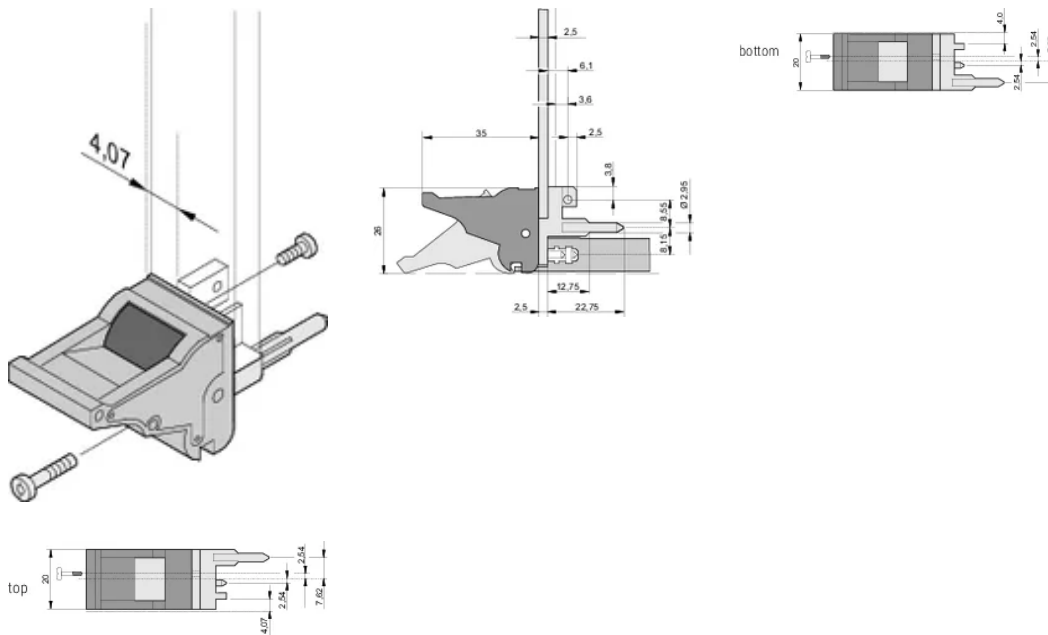

Typ rukojeti: IEL; Top Front; Bottom Rear I/O

Flammability Rating: UL@ 94V-0

Barva: Grey

Complies With: EN 45545-2

Materiál: Polycarbonate

Product Type: Handle

Typ: Inserter/Extractor, Standard

Works With: Front Panels

Gross Weight: 2.355kg

DALŠÍ PODROBNOSTI O PRODUKTU

Please order Coding pegs and Microswitch separately.

DIAGRAMS

UPOZORNĚNÍ

Produkty nVent musí být instalovány a používány pouze tak, jak je uvedeno v instrukčních listech a materiálech pro školení nVent. Instrukční listy jsou k dispozici na www.nvent.com a od vašeho zástupce zákaznického servisu nVent. Nesprávná instalace, zneužití, nesprávné použití nebo jiný nedostatek úplného dodržování pokynů a varování nVent může způsobit selhání produktu, poškození majetku, vážné zranění osob a smrt a/nebo zrušit vaši záruku.