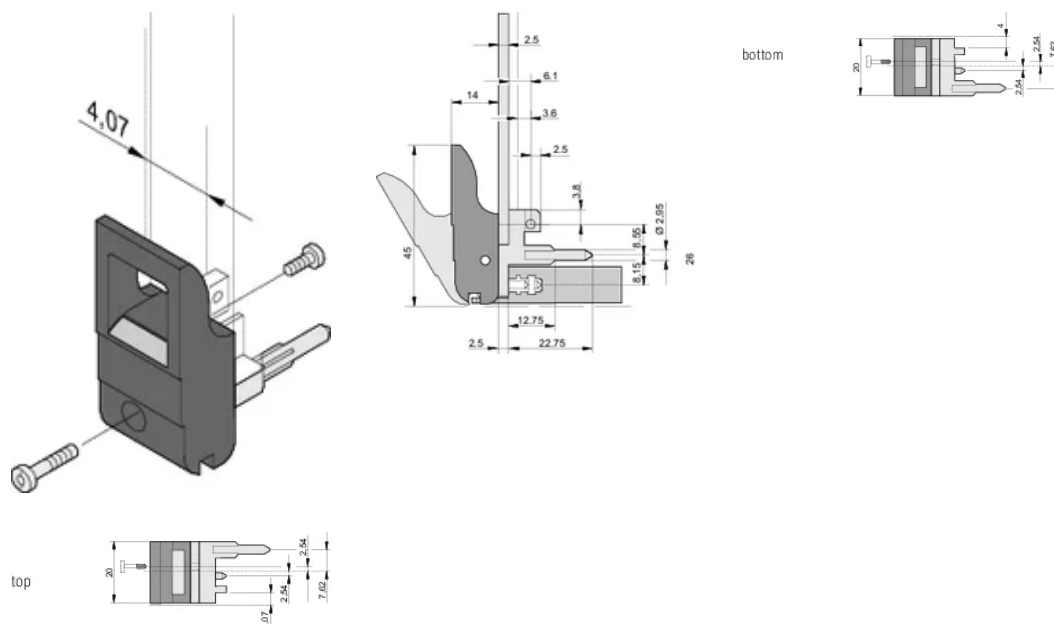

## VLASTNOSTI

Suitable for insertion and extraction forces up to 700 N (per pair)

In accordance with IEEE 1101.10 and IEC 60297-3-102

A microswitch can be mounted

Výška (H): 44.65mm

Materiál: Polycarbonate; Zinc Alloy

Product Type: Handle

Typ: Inserter/Extractor, Standard

Šířka (W): 19.8mm

Works With: Front Panels

Net Weight: 0.233kg

## DIAGRAMS