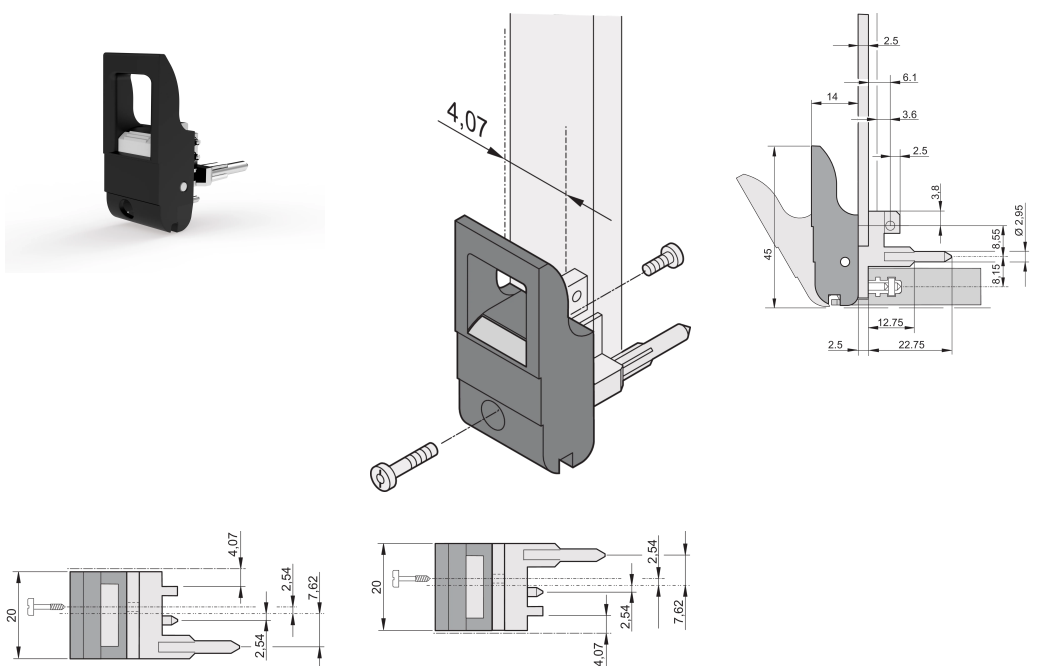

# Insertor/Extractor Handle Type IET, Black Lever, Grey Button, Bottom; 10 pieces

## KATALOGOVÉ ČÍSLO

**20817-652**

The inserter/extractor handle, type IET in accordance with IEEE 1101.10. Two of these handles can overcome a single lever force of 700 N (per pair).

## VLASTNOSTI

Suitable for insertion and extraction forces up to 700 N (per pair)

In accordance with IEEE 1101.10 and IEC 60297-3-102

A microswitch can be mounted

Výška (H): 44.65mm

Materiál: Polycarbonate; Zinc Alloy

Product Type: Handle

Typ: Inserter/Extractor, Standard

Šířka (W): 19.8mm

Works With: Front Panels

Net Weight: 0.233kg