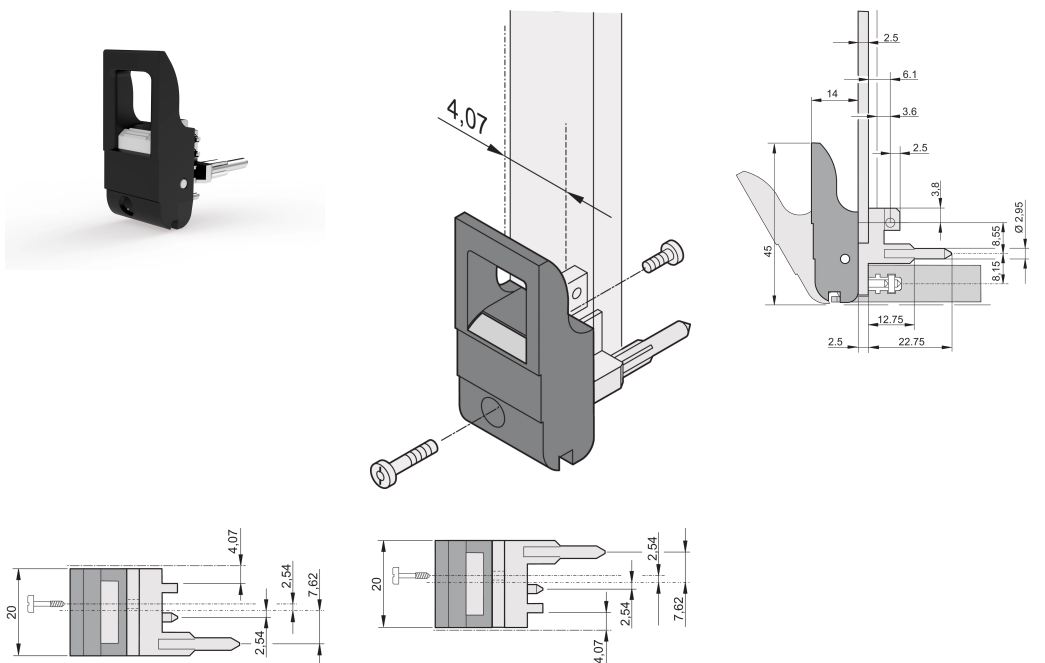

# Inserter/Extractor Handle Type IET, Black Lever, Grey Button, Bottom, 100 Pieces

## KATALOGOVÉ ČÍSLO

**20817-653**

The inserter/extractor handle, type IET in accordance with IEEE 1101.10. Two of these handles can overcome a single lever force of 700 N (per pair).

## VLASTNOSTI

Suitable for insertion and extraction forces up to 700 N (per pair)

In accordance with IEEE 1101.10 and IEC 60297-3-102

A microswitch can be mounted

Typ: Inserter/Extractor, Standard

Works With: Front Panels

Gross Weight: 2.256kg