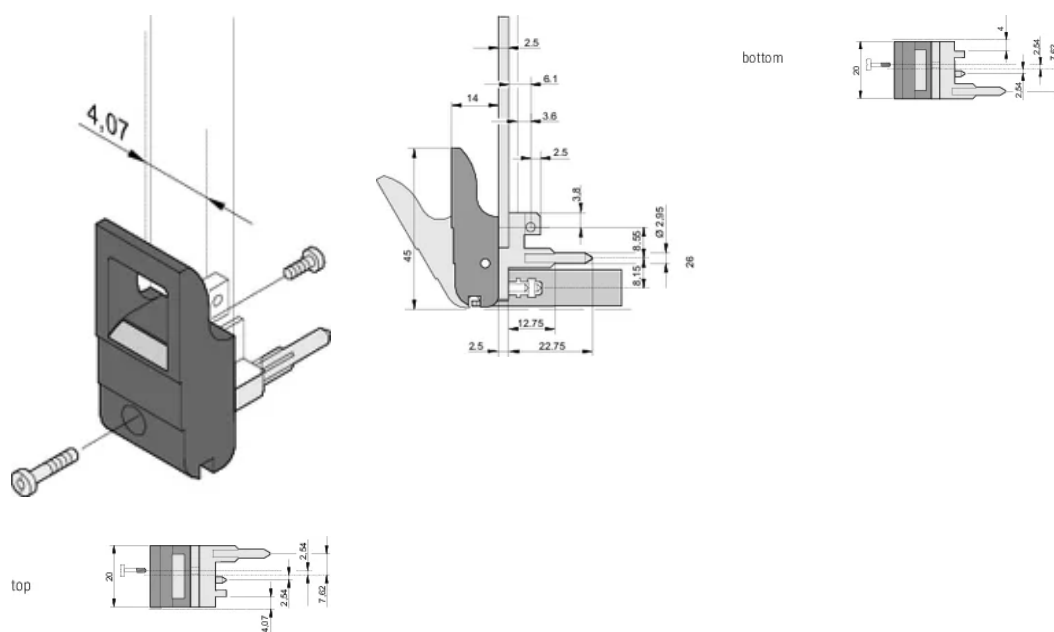

## VLASTNOSTI

Suitable for insertion and extraction forces up to 700 N (per pair)

In accordance with IEEE 1101.10 and IEC 60297-3-102

A microswitch can be mounted

Typ: Inserter/Extractor, Standard

Works With: Front Panels

Gross Weight: 2.256kg

## DIAGRAMS