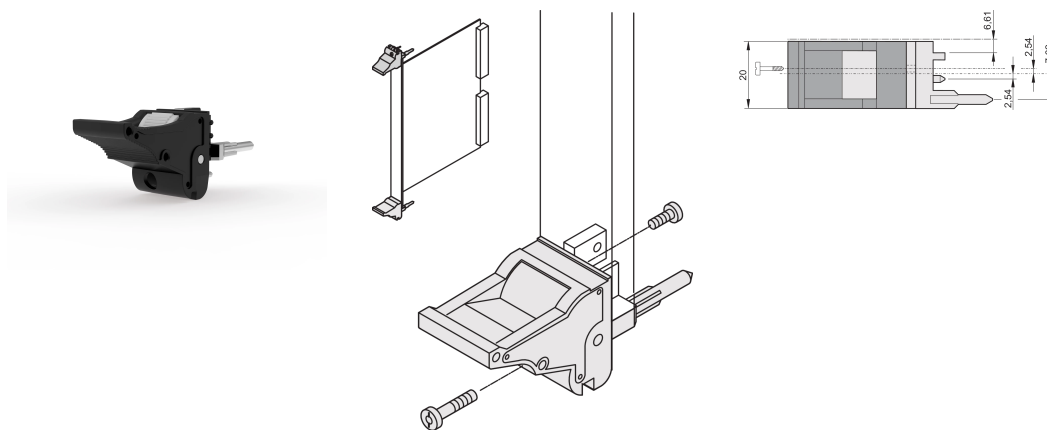

# Insertor/Extractor Handle Type IEL, Black Lever, Grey Button, Bottom; 10 pieces

## KATALOGOVÉ ČÍSLO

20817-682

The inserter/extractor handle, type IEL in accordance with IEEE 1101.10. 0,1" offset Two of these handles can overcome a single lever force of 700N (per pair).

## VLASTNOSTI

Suitable for insertion and extraction forces up to 700 N (per pair)

In accordance with IEEE 1101.10 and IEC 60297-3-102

A microswitch can be mounted

0.1" offset is used for PSUs with SMD Plus

Výška (H): 25.5mm

Materiál: Polycarbonate; Zinc Alloy

Product Type: Handle

Typ: Inserter/Extractor, 0.1" Offset

Šířka (W): 19.8mm

Works With: Front Panels

Gross Weight: 0.253kg