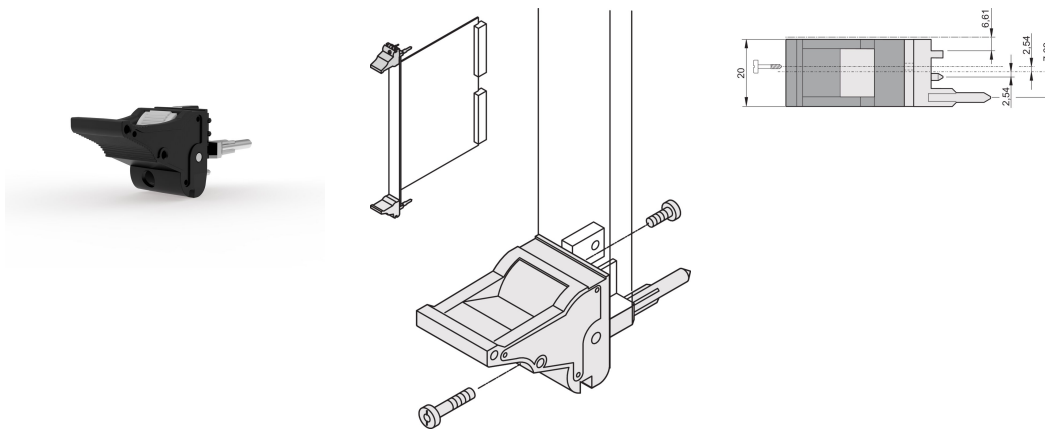

# Insertor/Extractor Handle Type IEL, Black Lever, Grey Button, Bottom, 100 Pieces

## KATALOGOVÉ ČÍSLO

20817-683

The inserter/extractor handle, type IEL in accordance with IEEE 1101.10. 0,1" offset Two of these handles can overcome a single lever force of 700N (per pair).

## VLASTNOSTI

Suitable for insertion and extraction forces up to 700 N (per pair)

In accordance with IEEE 1101.10 and IEC 60297-3-102

A microswitch can be mounted

0.1" offset is used for PSUs with SMD Plus

Typ: Inserter/Extractor, 0.1" Offset

Works With: Front Panels

Net Weight: 2.43kg