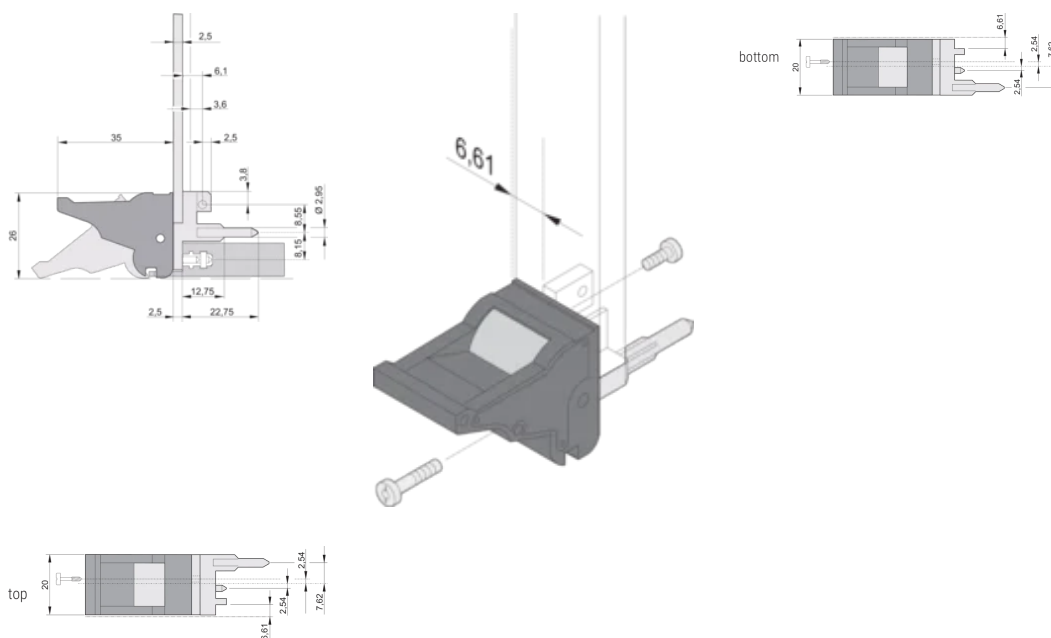

Flammability Rating: UL® 94V-0

Barva: Black

Complies With: EN 45545-2

Materiál: Polycarbonate; Zinc Alloy

Product Type: Handle

Typ: Inserter/Extractor, 0.1" Offset

Works With: Front Panels

Net Weight: 2.43kg

DALŠÍ PODROBNOSTI O PRODUKTU

Please order Coding pegs and Microswitch separately.

DIAGRAMS

UPOZORNĚNÍ

Produkty nVent musí být instalovány a používány pouze tak, jak je uvedeno v instrukčních listech a materiálech pro školení nVent. Instrukční listy jsou k dispozici na www.nvent.com a od vašeho zástupce zákaznického servisu nVent. Nesprávná instalace, zneužití, nesprávné použití nebo jiný nedostatek úplného dodržování pokynů a varování nVent může způsobit selhání produktu, poškození majetku, vážné zranění osob a smrt a/nebo zrušit vaši záruku.