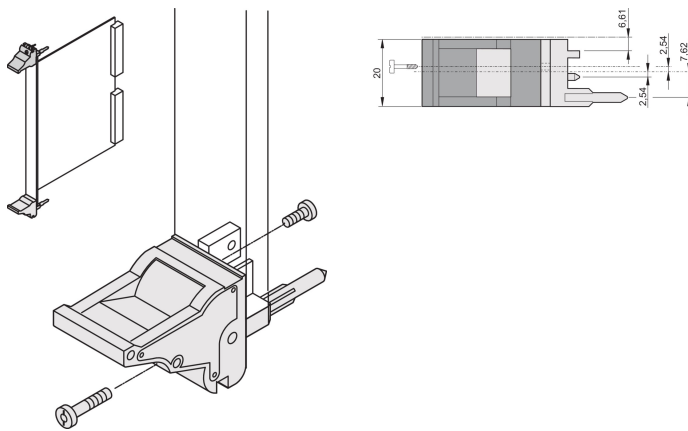

Insertor/Extractor Handle Type IEL, Black Lever, Grey Button, Top; 10 pieces

KATALOGOVÉ ČÍSLO

20817-684

The inserter/extractor handle, type IEL in accordance with IEEE 1101.10. 0,1" offset Two of these handles can overcome a single lever force of 700N (per pair).

CERTIFICATIONS

VLASTNOSTI

Suitable for insertion and extraction forces up to 700 N (per pair)

In accordance with IEEE 1101.10 and IEC 60297-3-102

A microswitch can be mounted

0.1" offset is used for PSUs with SMD Plus

VLASTNOSTI PRODUKTU

Množství v balení: 10

Typ rukojeti: IEL; Top Front

North America

All locations

+1.763.422.2661

Chat with us:

nvent.com/schroff