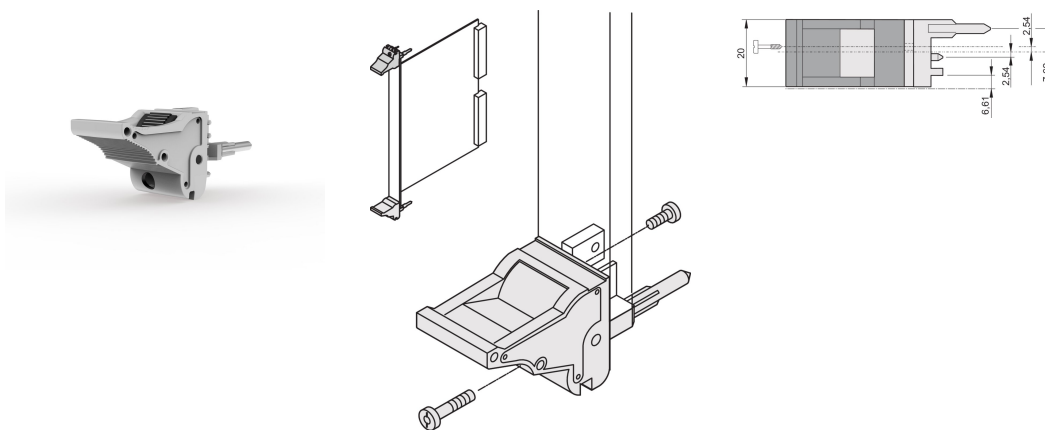

# Insertor/Extractor Handle Type IEL, Grey Lever, Black Button, Bottom, 10 Pieces

## KATALOGOVÉ ČÍSLO

20817-690

The insertor/extractor handle, type IEL in accordance with IEEE 1101.10. 0,1" offset Two of these handles can overcome a single lever force of 700 N (per pair).

## VLASTNOSTI

Suitable for insertion and extraction forces up to 700 N (per pair)

In accordance with IEEE 1101.10 and IEC 60297-3-102

A microswitch can be mounted

0.1" offset is used for PSUs with SMD Plus

Typ: Inserter/Extractor, 0.1" Offset

Works With: Front Panels

Gross Weight: 0.25kg