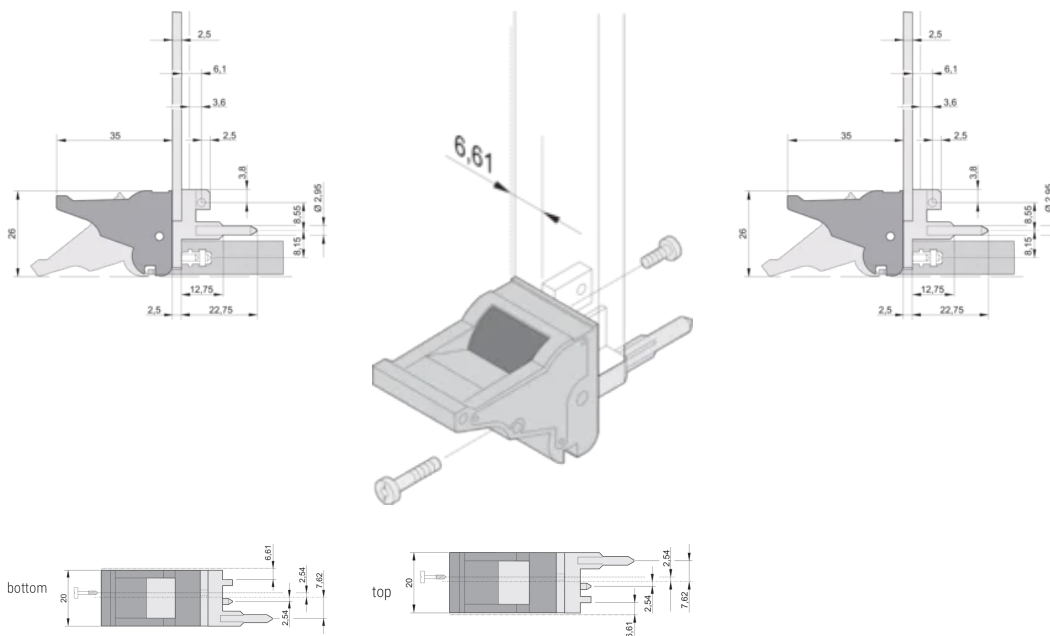

## VLASTNOSTI

Suitable for insertion and extraction forces up to 700 N (per pair)

In accordance with IEEE 1101.10 and IEC 60297-3-102

A microswitch can be mounted

0.1" offset is used for PSUs with SMD Plus

Typ: Inserter/Extractor, 0.1" Offset

Works With: Front Panels

Gross Weight: 0.25kg

## DIAGRAMS