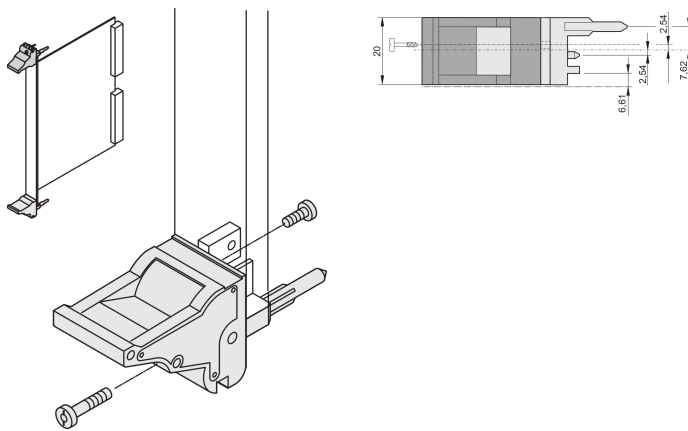

Insertor/Extractor Handle Type IEL, Grey Lever, Black Button, Top, 10 Pieces

KATALOGOVÉ ČÍSLO

20817-692

The inserter/extractor handle, type IEL in accordance with IEEE 1101.10. 0,1" offset Two of these handles can overcome a single lever force of 700 N (per pair).

CERTIFICATIONS

VLASTNOSTI

Suitable for insertion and extraction forces up to 700 N (per pair)

In accordance with IEEE 1101.10 and IEC 60297-3-102

A microswitch can be mounted

0.1" offset is used for PSUs with SMD Plus

VLASTNOSTI PRODUKTU

Množství v balení: 10

Typ rukojeti: IEL; Top Front

Flammability Rating: UL® 94V-0

Barva: Grey

Complies With: EN 45545-2

Materiál: Polycarbonate

Product Type: Handle