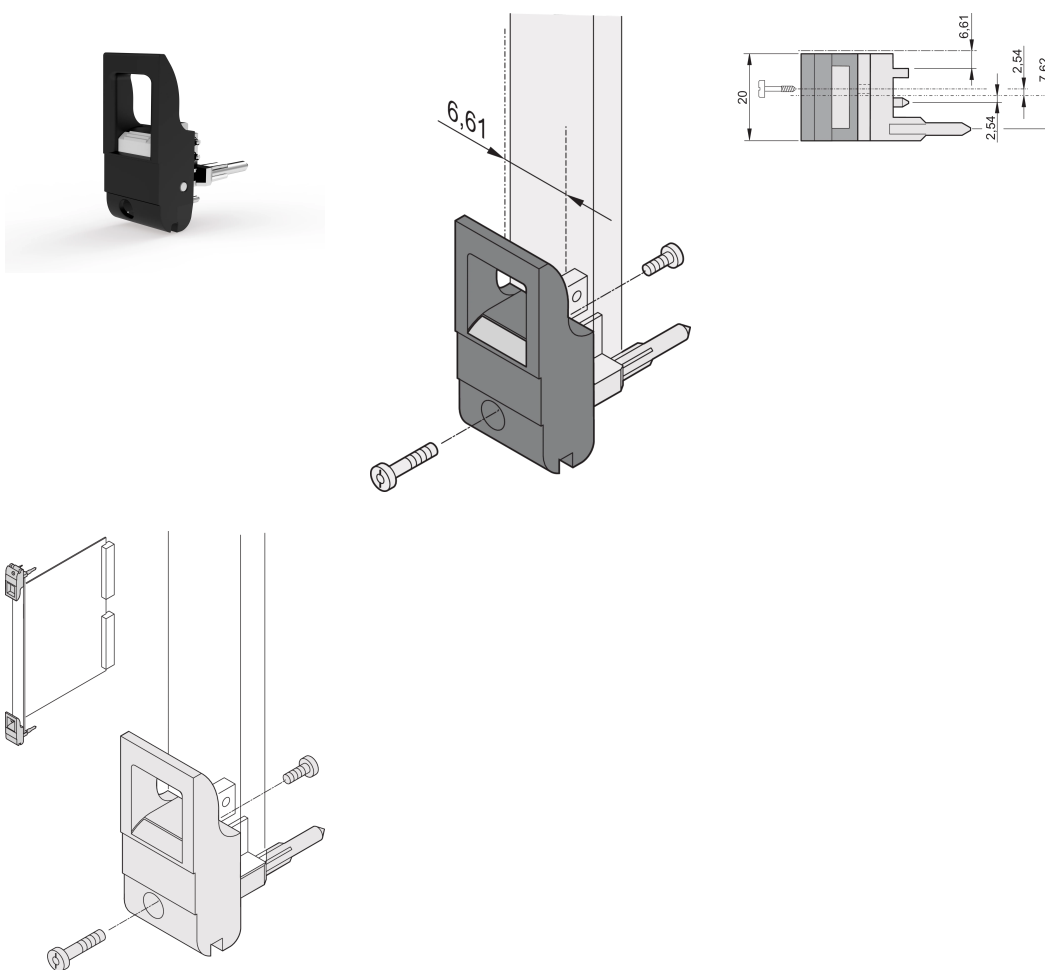

# Insertor/Extractor Handle Type IET, Black Lever, Grey Button, Bottom, 100 Pieces

KATALOGOVÉ ČÍSLO

20817-707

The inserter/extractor handle, type IET in accordance with IEEE 1101.10, 0,1" offset. Two of these handles can overcome a single lever force of 700 N (per pair).

## VLASTNOSTI

Suitable for insertion and extraction forces up to 700 N (per pair)

In accordance with IEEE 1101.10 and IEC 60297-3-102

A microswitch can be mounted

0.1" offset is used for PSUs with SMD Plus

## VLASTNOSTI PRODUKTU

Množství v balení: 100

Typ rukojeti: IET; Bottom Front

Flammability Rating: UL® 94V-0

Barva: Black

Complies With: EN 45545-2

Výška (H): 232mm

Materiál: Polycarbonate; Zinc Alloy

Product Type: Handle

Typ: Inserter/Extractor, 0.1" Offset

Works With: Front Panels

Net Weight: 2.278kg