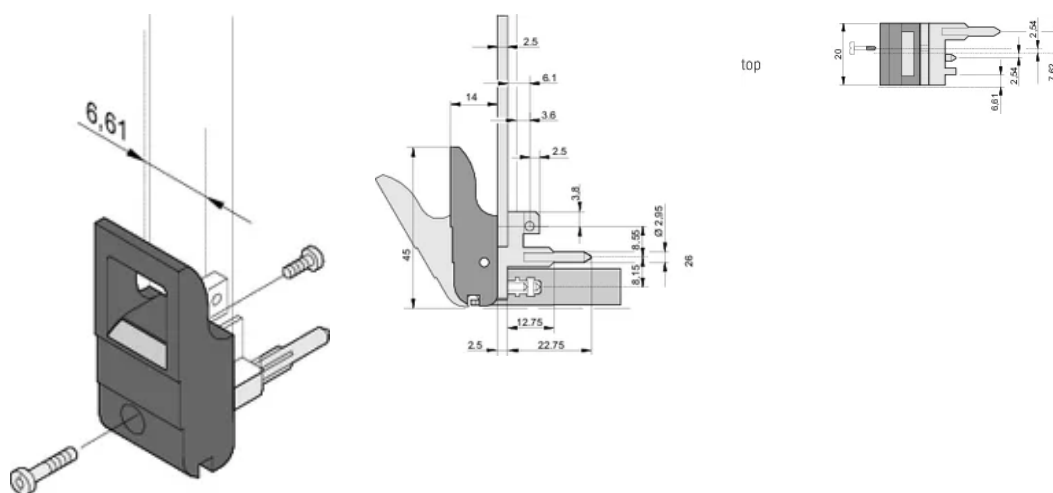

## VLASTNOSTI

Suitable for insertion and extraction forces up to 700 N (per pair)

In accordance with IEEE 1101.10 and IEC 60297-3-102

A microswitch can be mounted

0.1" offset is used for PSUs with SMD Plus

Product Type: Handle

Typ: Inserter/Extractor, 0.1" Offset

Works With: Front Panels

Net Weight: 2.278kg

## DIAGRAMS