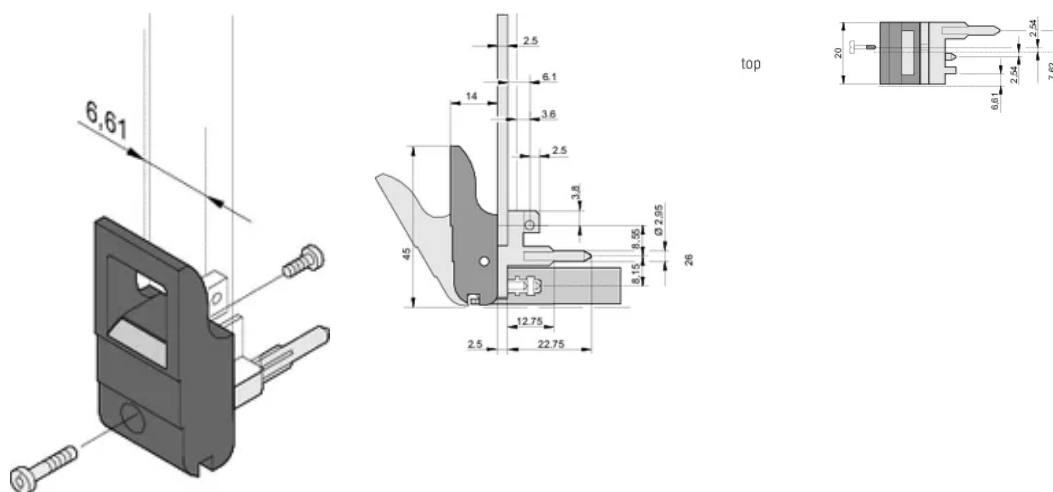

Typ rukojeti: IET; Top Front

Flammability Rating: UL@ 94V-0

Barva: Jet Black

Kód barvy: RAL 9005

Complies With: EN 45545-2

Hloubka (D): 39.15mm

Výška (H): 44.65mm

Materiál: Polycarbonate; Zinc Alloy

Product Type: Handle

Typ: Inserter/Extractor, 0.1" Offset

Šířka (W): 19.8mm

Works With: Front Panels

Net Weight: 0.24kg

DALŠÍ PODROBNOSTI O PRODUKTU

Please order Coding pegs and Microswitch separately.

DIAGRAMS

UPOZORNĚNÍ

Produkty nVent musí být instalovány a používány pouze tak, jak je uvedeno v instrukčních listech a materiálech pro školení nVent. Instrukční listy jsou k dispozici na www.nvent.com a od vašeho zástupce zákaznického servisu nVent. Nesprávná instalace, zneužití, nesprávné použití nebo jiný nedostatek úplného dodržování pokynů a varování nVent může způsobit selhání produktu, poškození majetku, vážné zranění osob a smrt a/nebo zrušit vaši záruku.