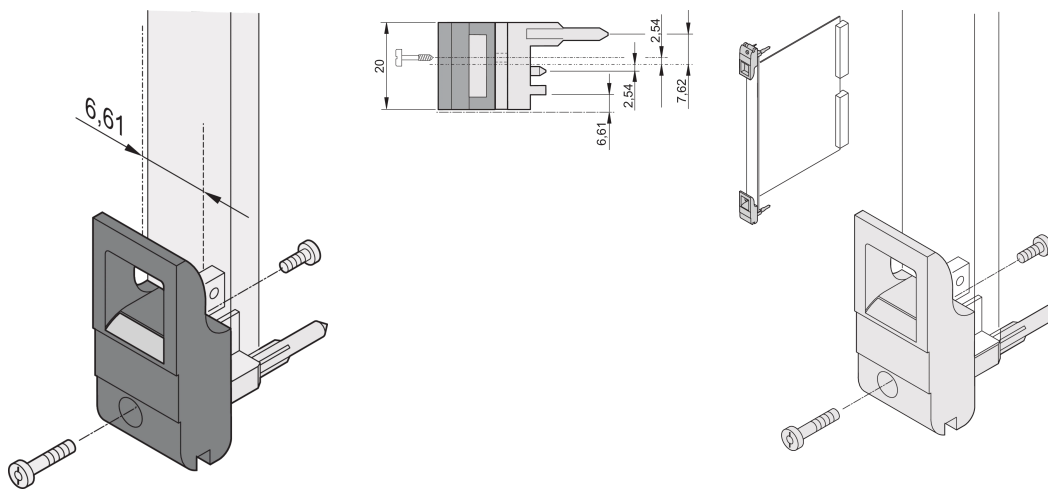

Insertor/Extractor Handle Type IET, Black Lever, Grey Button, Top, 100 Pieces

KATALOGOVÉ ČÍSLO

20817-709

The inserter/extractor handle, type IET in accordance with IEEE 1101.10, 0,1" offset. Two of these handles can overcome a single lever force of 700 N (per pair).

CERTIFICATIONS

VLASTNOSTI

Suitable for insertion and extraction forces up to 700 N (per pair)

In accordance with IEEE 1101.10 and IEC 60297-3-102

A microswitch can be mounted

0.1" offset is used for PSUs with SMD Plus

VLASTNOSTI PRODUKTU

Množství v balení: 100

Typ rukojeti: IET; Top Front

Flammability Rating: UL@ 94V-0

Barva: Black

Complies With: EN 45545-2

Výška (H): 367mm

Materiál: Polycarbonate; Zinc Alloy

Product Type: Handle

Typ: Inserter/Extractor, 0.1" Offset

Works With: Front Panels

Net Weight: 2.324kg

DALŠÍ PODROBNOSTI O PRODUKTU

Please order Coding pegs and Microswitch separately.

DIAGRAMS

UPOZORNĚNÍ