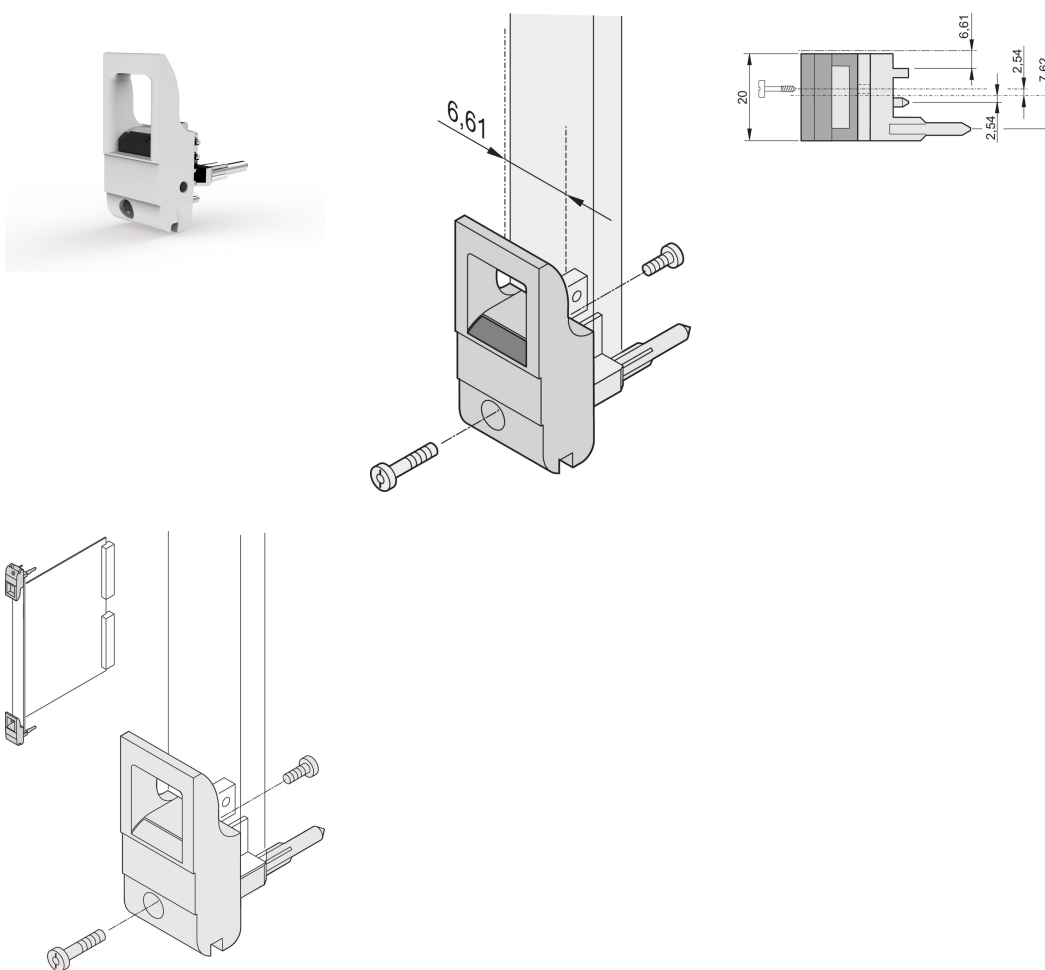

Insertor/Extractor Handle Type IET, Grey Lever, Black Button, Bottom, 100 Pieces

KATALOGOVÉ ČÍSLO

20817-715

The inserter/extractor handle, type IET in accordance with IEEE 1101.10, 0,1" offset. Two of these handles can overcome a single lever force of 700 N (per pair).

CERTIFICATIONS

VLASTNOSTI

Suitable for insertion and extraction forces up to 700 N (per pair)

In accordance with IEEE 1101.10 and IEC 60297-3-102

A microswitch can be mounted

0.1" offset is used for PSUs with SMD Plus

VLASTNOSTI PRODUKTU

Množství v balení: 100

Typ rukojeti: IET; Bottom Front

Flammability Rating: UL® 94V-0

Barva: Grey

Materiál: Polycarbonate

Product Type: Handle

Typ: Inserter/Extractor, 0.1" Offset