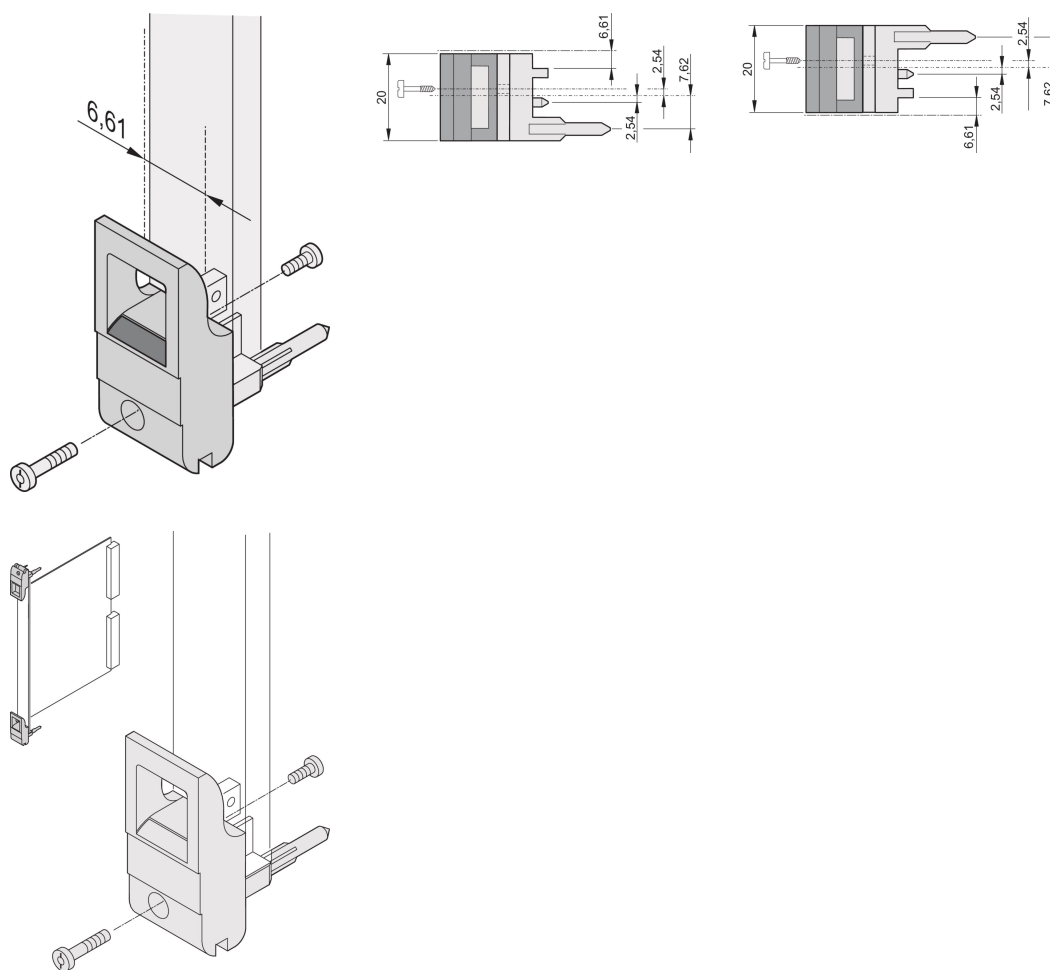

# Insertor/Extractor Handle Type IET, Grey Lever, Black Button, Top, 100 Pieces

KATALOGOVÉ ČÍSLO

20817-717

The inserter/extractor handle, type IET in accordance with IEEE 1101.10. 0,1" offset. Two of these handles can overcome a single lever force of 700 N (per pair).

## VLASTNOSTI

Suitable for insertion and extraction forces up to 700 N (per pair)

In accordance with IEEE 1101.10 and IEC 60297-3-102

A microswitch can be mounted

0.1" offset is used for PSUs with SMD Plus

## VLASTNOSTI PRODUKTU

Množství v balení: 100

Typ rukojeti: IET; Top Front

Flammability Rating: UL® 94V-0

Barva: Grey

Materiál: Polycarbonate

Product Type: Handle

Typ: Inserter/Extractor, 0.1" Offset