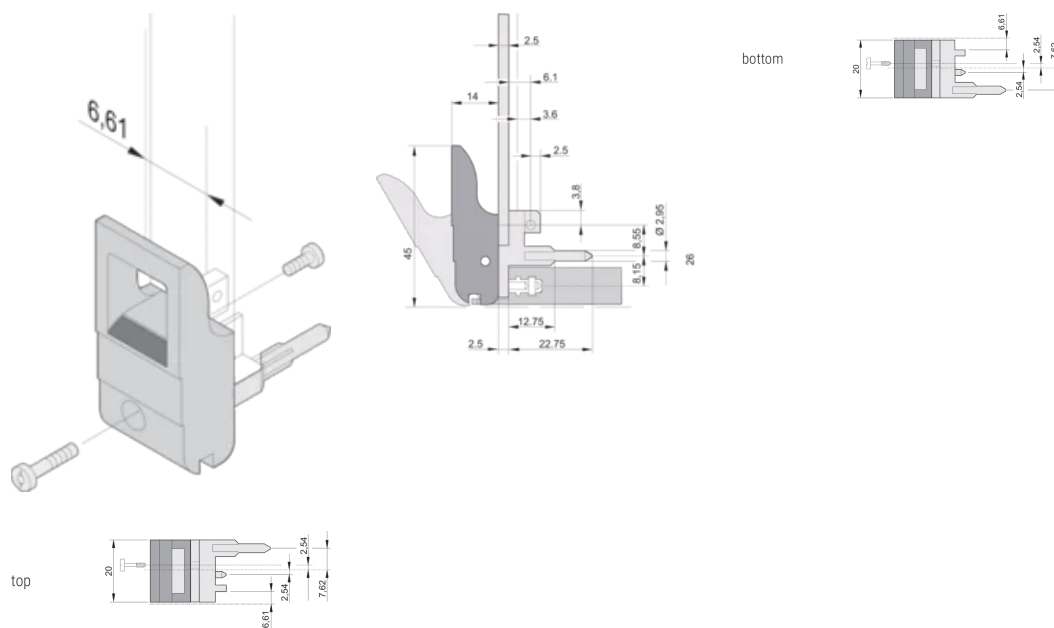

VLASTNOSTI

Suitable for insertion and extraction forces up to 700 N (per pair)

In accordance with IEEE 1101.10 and IEC 60297-3-102

A microswitch can be mounted

0.1" offset is used for PSUs with SMD Plus

VLASTNOSTI PRODUKTU

Množství v balení: 100

Typ rukojeti: IET; Top Front

Flammability Rating: UL® 94V-0

Barva: Grey

Materiál: Polycarbonate

Product Type: Handle

Typ: Inserter/Extractor, 0.1" Offset

Works With: Front Panels

Net Weight: 2.28kg

DALŠÍ PODROBNOSTI O PRODUKTU

Please order Coding pegs and Microswitch separately.

DIAGRAMS

UPOZORNĚNÍ

Produkty nVent musí být instalovány a používány pouze tak, jak je uvedeno v instrukčních listech a materiálech pro školení nVent. Instrukční listy jsou k dispozici na www.nvent.com a od vašeho zástupce zákaznického servisu nVent. Nesprávná