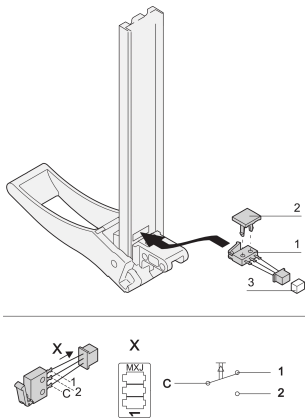

Plug-In Unit Microswitch for XL Handle With Cable and Plug

KATALOGOVÉ ČÍSLO

20817-877

Micro Swicth for XL Front panel.

CERTIFICATIONS

VLASTNOSTI

Electr. life \geq 20,000 switching cycles

Plastic, PC, UL 94 V-0

Molex connector housing

Suitable mating connectors not included in scope of delivery

Mech. life \geq 20,000 switching cycles

Operating range -25 °C to +70 °C

Micro switch for XL handle

Max. switched current 50 mA

Molex crimp contact and fixing clip

VLASTNOSTI PRODUKTU

Product Type: Switch

Works With: Front Panels

Množství v balení: 10

Hloubka: 35.59mm

Gross Weight: 0.012kg

Výška: 8.2mm

Materiál: Polybutylene Terephthalate

Šířka: 7.84mm

DALŠÍ PODROBNOSTI O PRODUKTU

Mating connector not included in delivery. Mating connectors from Molex e.g. 53261-0319, 53048-0310, 53047-0310, 53398-0319, 51047-0300.