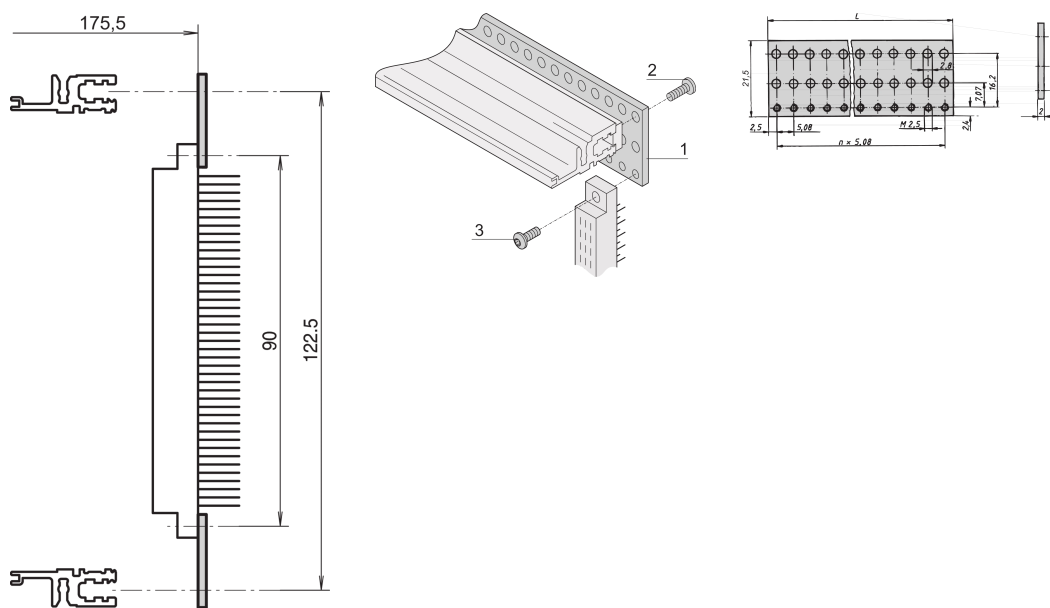

EuropacPRO Perforated Rail for Connector, According to EN 60603-2 and DIN 41612, 28 HP

KATALOGOVÉ ČÍSLO

20822-049

Perforated flat rail for connector mounting i.a.w. EN 60603-2 and DIN 41612, on VT horizontal rails.

CERTIFICATIONS

VLASTNOSTI

In conjunction with rear horizontal rails, VT

For Connector Mounting in accordance with EN 60603-2, DIN 41612

VLASTNOSTI PRODUKTU

Rack Width: 28HP

Množství v balení: 4

Povrchová úprava: Passivated

Length: 142.24mm

Materiál: Hliník

Produktová řada: EuropacPRO; RatiopacPRO; RatiopacPRO AIR; CompacPRO; PropacPRO

Product Type: Perforated Rail

Works With: Subracks; Cases

Gross Weight: 0.073kg

DALŠÍ PODROBNOSTI O PRODUKTU