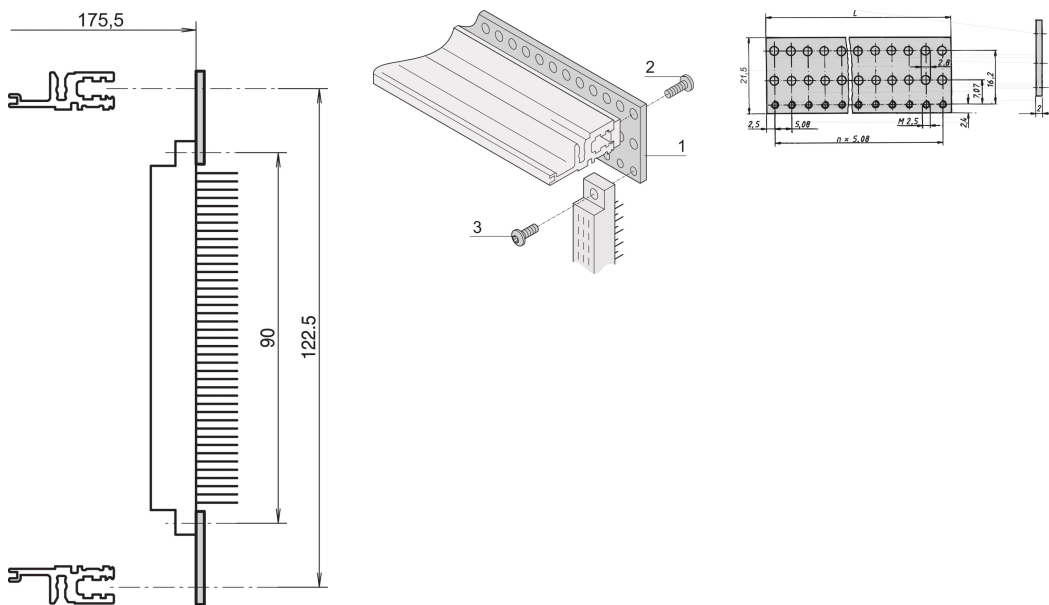

EuropacPRO Perforated Rail for Connector, According to EN 60603-2 and DIN 41612, 4 HP

KATALOGOVÉ ČÍSLO

20822-052

Perforated flat rail for connector mounting i.a.w. EN 60603-2 and DIN 41612, on VT horizontal rails.

VLASTNOSTI

In conjunction with rear horizontal rails, VT

For Connector Mounting in accordance with EN 60603-2, DIN 41612

VLASTNOSTI PRODUKTU

Rack Width: 4HP

Množství v balení: 4

Povrchová úprava: Passivated

Length: 20.32mm

Materiál: Hliník

Produktová řada: EuropacPRO; RatiopacPRO; RatiopacPRO AIR; CompacPRO; PropacPRO

Product Type: Perforated Rail

DALŠÍ PODROBNOSTI O PRODUKTU

A threaded insert is required to secure the perforated rail on the horizontal rail.