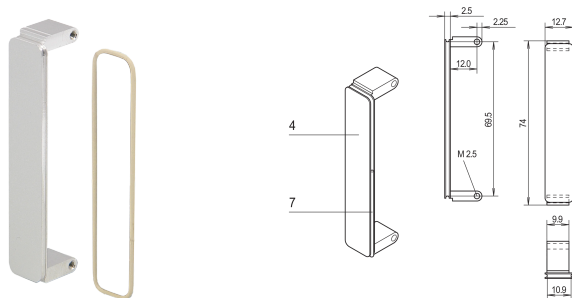

PMC Mezzanine Front Panel, Untreated, with EMC Shielding, Untreated Zinc Die-Cast, 1 piece

KATALOGOVÉ ČÍSLO

20835-890

Mezzanine front panel is fitted into PMC front panel cut-outs. Available in different treatments. For O-ring EMC gasket.

CERTIFICATIONS

VLASTNOSTI

Mezzanine front panel is fitted into PMC front panel cut-outs

EMC shielding with conductive O-ring

VLASTNOSTI PRODUKTU

Množství v balení: 1

Mounting: Screw-on Front

Treated Edges: No

Complies With: PMC Mezzanine, IEEE P1386

EMC Shielding: Yes

Výška: 74mm

Materiál: Zinc

Product Type: Front Panel

Typ: Front Panel without Handle

Šířka: 12.7mm

Net Weight: 0.025kg