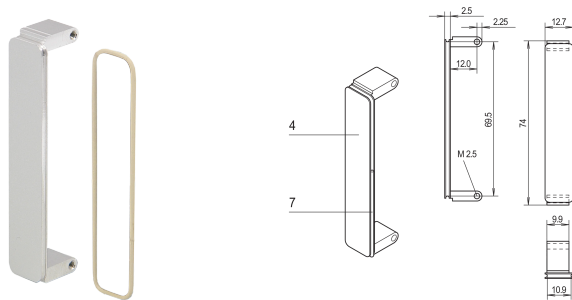

PMC Mezzanine Front Panel, Non-Shielded, Untreated Zinc Die-Cast

KATALOGOVÉ ČÍSLO

20835-896

Mezzanine front panel is fitted into PMC front panel cut-outs. Available in different treatments.

CERTIFICATIONS

VLASTNOSTI

Mezzanine front panel is fitted into PMC front panel cut-outs

EMC shielding with conductive O-ring

VLASTNOSTI PRODUKTU

Product Type: Front Panel

Typ: Front Panel without Handle

Mounting: Screw-on Front

EMC Shielding: No (Retrofittable)

Materiál: Zinc

Front Finish: Anodized

Rear Finish: Anodized

Treated Edges: No

Výška: 74mm

Šířka: 12.7mm

Complies With: PMC Mezzanine, IEEE P1386