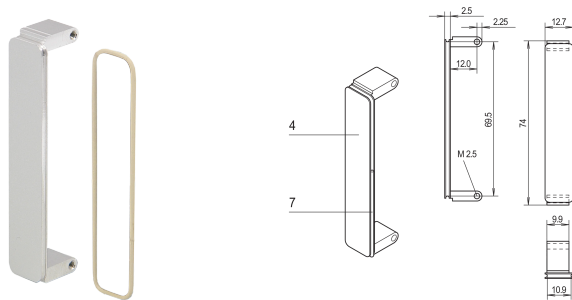

# PMC Mezzanine Front Panel, Non-Shielded, Black Chromated Zinc Die-Cast

## KATALOGOVÉ ČÍSLO

**20835-931**

Mezzanine front panel is fitted into PMC front panel cut-outs. Available in different treatments.

## VLASTNOSTI PRODUKTU

Product Type: Front Panel

Typ: Front Panel without Handle

Mounting: Screw-on Front

EMC Shielding: No (Retrofittable)

Materiál: Zinc

Front Finish: Anodized

Rear Finish: Conductive

Treated Edges: No

Výška: 74mm

Šířka: 12.7mm

Complies With: PMC Mezzanine, IEEE P1386

Množství v balení: 10

Net Weight: 0.23kg