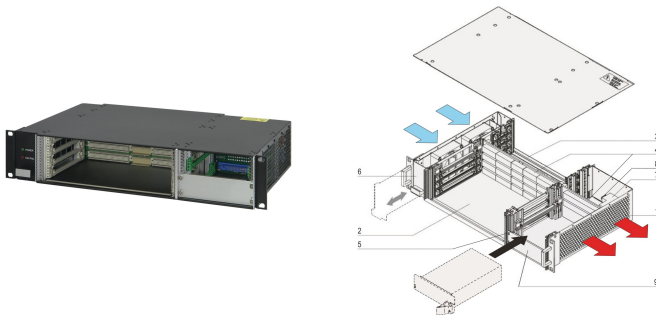

VME64x System, 2 U, 4 Slot, Pluggable PSU

KATALOGOVÉ ČÍSLO

20836-245

VME64x system for 4 horizontally mounted VME64x boards 6 U, 160 mm. Rear I/ O option. The power for the system is supplied by up to two pluggable power supplies. A hot swap fan tray with 4 fans guarantee an excellent cooling.

CERTIFICATIONS

VLASTNOSTI

System in accordance with IEC 60297-3-101, 102, 103; IEEE 1101.1, 1101.10/11; backplane conforms to VITA 1.1-1997

Power backplane to PICMG 2.11 (P 47), prepared for installation of two 19" compatible PSUs, 300 W (3 U, 8 HP)

Heat dissipation by a fan tray with 2 fans, cooling from right to left side; fan monitoring and voltage display

System for horizontal board mounting with board formats; Front: 6 U, 160 mm deep; Rear, rear I/O: 6 U, 80 mm deep

VLASTNOSTI PRODUKTU

Product Type: System

Number of Slots: 4

Typ: 19" Rack Mount

Backplane Type: 6 U VME64 Extension

Data Transfer: VME64; VME2eSST

Power per Slot: 30W

Vstupní napětí AC: 100 – 240V