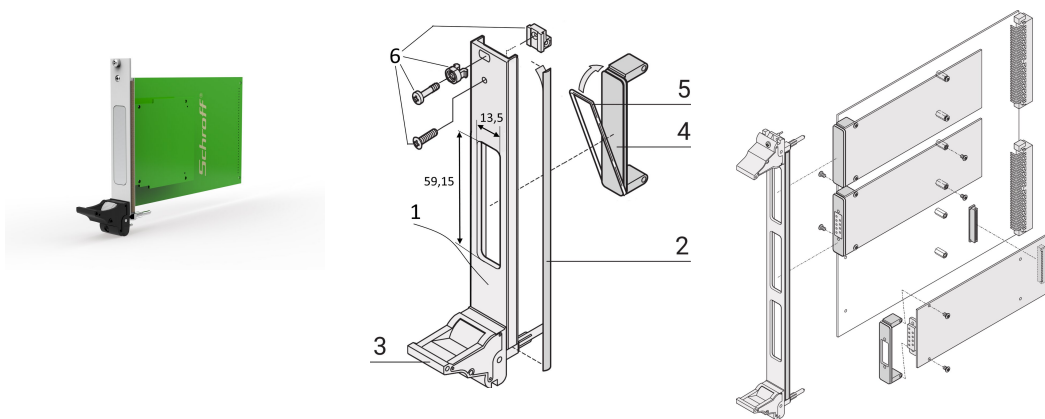

Plug-In Unit Kit for FMC With IEL Handle black, U-shaped Front Panel Shielded (Textile), 3 U, 4 HP

KATALOGOVÉ ČÍSLO

20836-253

The FMC bezel are in accordance with Vita 57.1 specification. Covers the cut out in the overall front panel.

CERTIFICATIONS

VLASTNOSTI

In accordance with Vita 57.1 specification

For single 69.0 x 76.5 mm or double 139.0 x 76.5 mm modules

AI-Profile plug-in unit with IEL handle

VLASTNOSTI PRODUKTU

Rack Height: 3U

Množství v balení: 1

Typ rukojeti: IEL

Mounting: Screw-on Front

Gasket Type: Textile EMC

Front Finish: Anodized

Rear Finish: Conductive

Treated Edges: No

Complies With: FMC Mezzanine, Vita 57.1

EMC Shielding: Yes

Povrchová úprava: Anodized; Passivated

Výška: 128.4mm

Materiál: Hliník

Product Type: Front Panel

Rack Width: 4HP

Typ: Front Panel with Handle (PIU)

Šířka: 20mm

Net Weight: 0.1kg