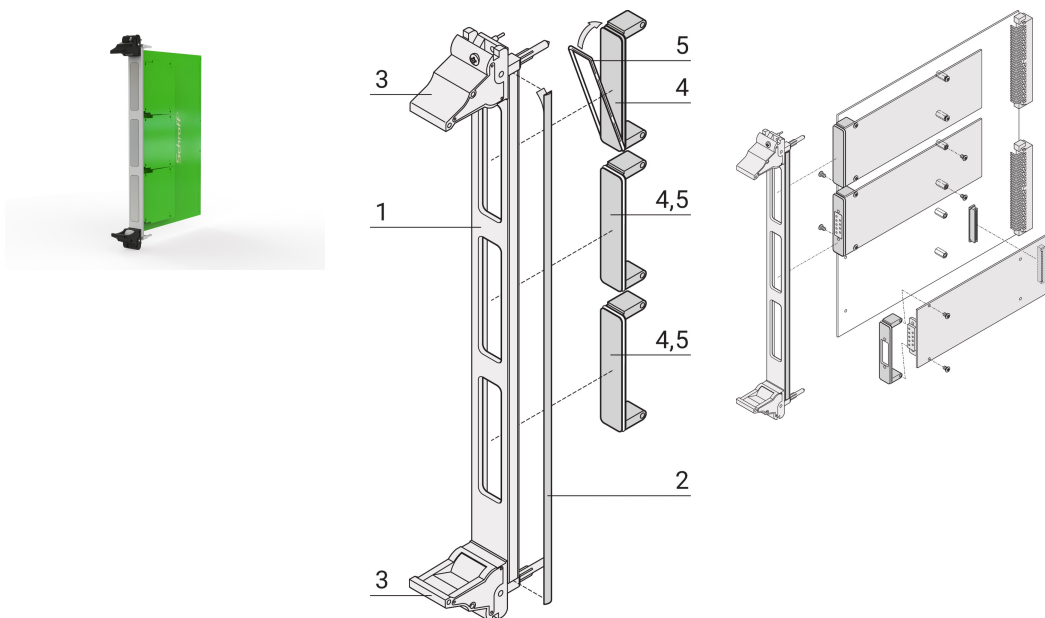

Plug-In Unit Kit for FMC With IEL Handle black, U-shaped Front Panel Shielded (Textile), 6 U, 4 HP

KATALOGOVÉ ČÍSLO

20836-254

The FMC bezel are in accordance with Vita 57.1 specification. Covers the cut out in the overall front panel.

CERTIFICATIONS

VLASTNOSTI

In accordance with Vita 57.1 specification

For single 69.0 x 76.5 mm or double 139.0 x 76.5 mm modules

Al-Profile plug-in unit with IEL handle

VLASTNOSTI PRODUKTU

Rack Height: 6U

Množství v balení: 1

Typ rukojeti: IEL

Mounting: Screw-on Front

Gasket Type: Textile EMC

Front Finish: Anodized

Rear Finish: Conductive

Treated Edges: No

Complies With: FMC Mezzanine, Vita 57.1

EMC Shielding: Yes

Povrchová úprava: Anodized; Passivated

Výška: 261.8mm

Materiál: Hliník

Product Type: Front Panel

Rack Width: 4HP

Typ: Front Panel with Handle (PIU)

Šířka: 20mm

Net Weight: 0.15kg