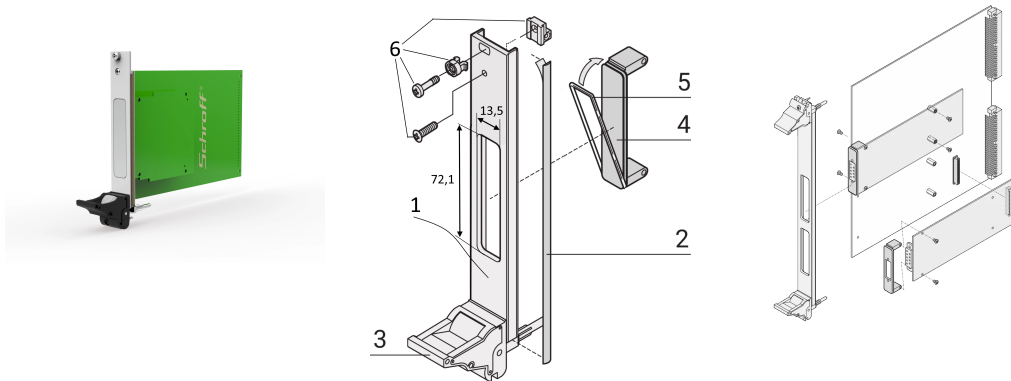

Plug-In Unit Kit for PMC With IEL Handle black, U-shaped Front Panel Shielded (Textile), 3 U, 4 HP

KATALOGOVÉ ČÍSLO

20836-460

U-shaped front panel with cutout for PMC. Shieldable for textile EMC gasket.

VLASTNOSTI

In accordance with IEEE P1386, PCI Mezzanine Card

For single 69.0 x 76.5 mm or double 139.0 x 76.5 mm modules

For standard defined I/O mezzanine modules which connect to carrier cards

PMC = PCI Mezzanine Card

FPGA = Field Programmable Gate Array

U-profile front panel 3 U, 4 HP, with textile gasketing

EMC shielding for front panel and coverings for front panel cutouts

VLASTNOSTI PRODUKTU

Rack Height: 3U

Množství v balení: 1

Typ rukojeti: IEL

Mounting: Screw-on Front

Gasket Type: Textile EMC

Front Finish: Anodized

Rear Finish: Conductive

Complies With: PMC Mezzanine, IEEE P1386

EMC Shielding: Yes

Povrchová úprava: Anodized; Passivated