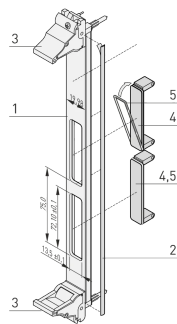

Plug-In Unit Kit for PMC With IEL Handle black, U-shaped Front Panel Shielded (Textile), 6 U, 4 HP

KATALOGOVÉ ČÍSLO

20836-461

U-shaped front panel with cutout for PMC. Shieldable for textile EMC gasket.

VLASTNOSTI

In accordance with IEEE P1386, PCI Mezzanine Card

For single 69.0 x 76.5 mm or double 139.0 x 76.5 mm modules

For standard defined I/O mezzanine modules which connect to carrier cards

PMC = PCI Mezzanine Card

FPGA = Field Programmable Gate Array

U-profile front panel 3 U, 4 HP, with textile gasketing

EMC shielding for front panel and coverings for front panel cutouts

VLASTNOSTI PRODUKTU

Rack Height: 6U

Množství v balení: 1

Typ rukojeti: IEL

Mounting: Screw-on Front

Gasket Type: Textile EMC

Front Finish: Anodized