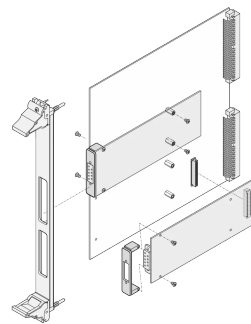

## KATALOGOVÉ ČÍSLO

**20836-461**

U-shaped front panel with cutout for PMC. Shieldable for textile EMC gasket.

## VLASTNOSTI

In accordance with IEEE P1386, PCI Mezzanine Card

For single 69.0 x 76.5 mm or double 139.0 x 76.5 mm modules

For standard defined I/O mezzanine modules which connect to carrier cards

PMC = PCI Mezzanine Card

## VLASTNOSTI PRODUKTU

Rack Height: 6U

Množství v balení: 1

Typ rukojeti: IEL

Mounting: Screw-on Front

Gasket Type: Textile EMC

Front Finish: Anodized

Rear Finish: Conductive