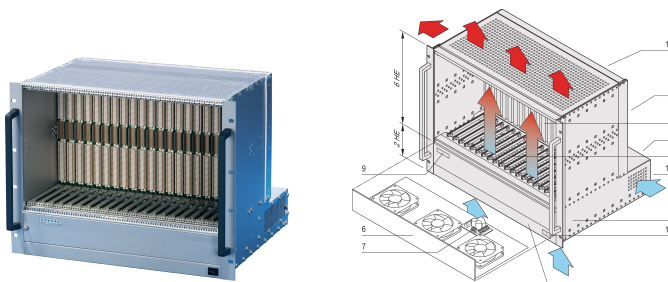

VME64x System, 8 U, 21 Slot, Open Frame PSU

KATALOGOVÉ ČÍSLO

20836-820

VME64 system for 21 VME64x boards 6 U, 160 mm. Rear I/O option The power for the system is supplied by a open frame power supply. A fan control module monitors the fans, the temperature and voltage.

CERTIFICATIONS

VLASTNOSTI

System in accordance with IEC 60297-3-101, 102, 103; IEEE 1101.1, 1101.10/11; backplane conforms to VITA 1.1-1997

PSU, open frame, 642 W (600 W at < 180 VAC)

Backplane VME64x 21 slot, 6 U, J1/J2 monolithic with P0 connector, in accordance with VITA 1-1994 and 1.1-1997

Heat dissipation by 3 fans, cooling from bottom to top; temperature-controlled by fan control module (FCM)

System for standard board mounting with board format, 6 U, 160 mm deep, Rear I / O option

Display module for DC operating voltages, fan and temperature alarm

VLASTNOSTI PRODUKTU

Product Type: System

Number of Slots: 21

Typ: 19" Rack Mount

Backplane Type: 6 U VME64 Extension

Data Transfer: VME64; VME2eSST

Power per Slot: 30W

Vstupní napětí AC: 100 – 240V