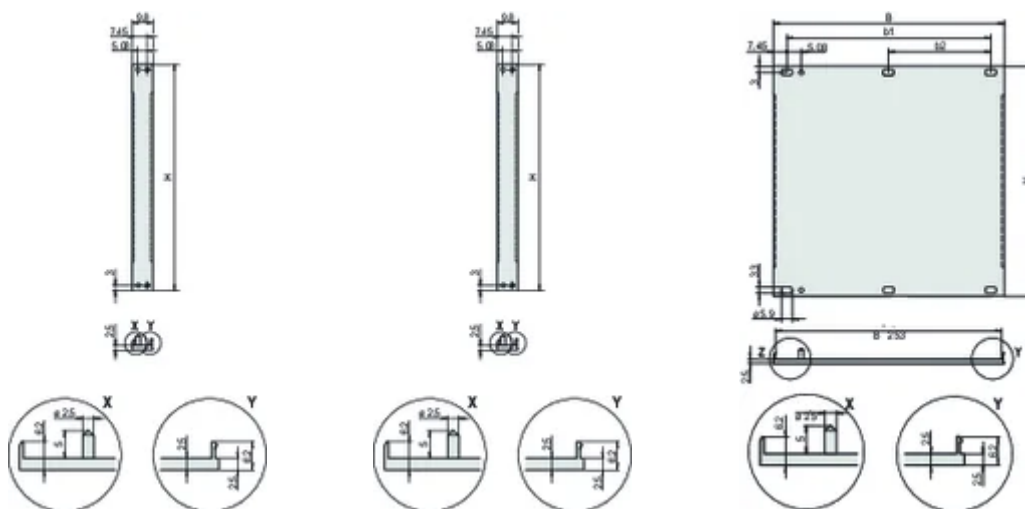

Mounting: Screw-on Front

Gasket Type: Textile EMC

Front Finish: Anodized

Rear Finish: Conductive

Treated Edges: No

Complies With: IEC 60297-3-101; IEEE 1101.1/10

Hloubka (D): 2.5mm

EMC Shielding: No (Retrofittable)

Povrchová úprava: Anodized; Passivated

Výška (H): 128.4mm

Materiál: Hliník

Product Type: Front Panel

Typ: Front Panel without Handle

Šířka (W): 213mm

Net Weight: 0.18kg

DALŠÍ PODROBNOSTI O PRODUKTU

Please order fixing material (sleeves, collar screws) separately.

14 ... 84 HP: multi-part U-profile (front panel with crimped profiles).

Differences in finish between 2 ... 12 HP and 14 ... 84 HP.

2 ... 12 HP: one-part U-profile

Please order textile EMC gasket separately.

Standard pack quantity: 2 to 28HP: 5 pieces, 42 to 84 HP: 1 piece, supplied in standard pack quantities (SPQ) only.

DIAGRAMS