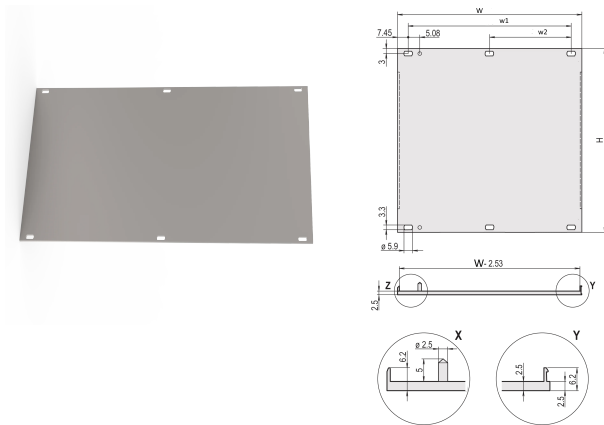

Front Panel, U-profile, Refrofit Shielding, 3 U, 42 HP, 2.5 mm, Al, Front Anodized, Rear Conductive

KATALOGOVÉ ČÍSLO

20848-047

U-profile front panel for textile EMC gasket.

CERTIFICATIONS

VLASTNOSTI

U-profile, front panel, Al, 2.5 mm, front anodized, rear conductive

For EMC textile gasket

VLASTNOSTI PRODUKTU

Rack Height: 3U

Rack Width: 42HP

Množství v balení: 1

Accessory Type: Front panel

Mounting: Screw-on Front

Gasket Type: Textile EMC

Front Finish: Anodized

Rear Finish: Conductive

Treated Edges: No

Complies With: IEC 60297-3-101; IEEE 1101.1/10

Hloubka (D): 2.5mm

EMC Shielding: No (Retrofittable)

Povrchová úprava: Anodized; Passivated

Výška (H): 128.4mm

Materiál: Hliník

Product Type: Front Panel

Typ: Front Panel without Handle

Šířka (W): 213mm

Net Weight: 0.18kg

DALŠÍ PODROBNOSTI O PRODUKTU

Please order fixing material (sleeves, collar screws) separately.

14 ... 84 HP: multi-part U-profile (front panel with crimped profiles).