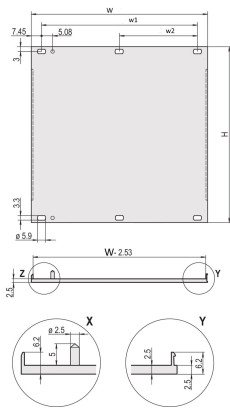

Front Panel, U-profile, Refrofit Shielding, 6 U, 42 HP, 2.5 mm, Al, Front Anodized, Rear Conductive

KATALOGOVÉ ČÍSLO

20848-139

U-profile front panel for textile EMC gasket.

CERTIFICATIONS

VLASTNOSTI

U-profile, front panel, Al, 2.5 mm, front anodized, rear conductive

For EMC textile gasket

VLASTNOSTI PRODUKTU

Rack Height: 6U

Rack Width: 42HP

Množství v balení: 1

Accessory Type: Front panel

Mounting: Screw-on Front

Gasket Type: Textile EMC

Front Finish: Anodized

Rear Finish: Conductive

Treated Edges: No

Complies With: IEC 60297-3-101; IEEE 1101.1/10

Hloubka (D): 2.5mm

EMC Shielding: No (Retrofittable)

Povrchová úprava: Anodized; Passivated

Výška (H): 261.8mm

Materiál: Hliník

Product Type: Front Panel

Typ: Front Panel without Handle

Šířka (W): 213mm

Gross Weight: 0.417kg

DALŠÍ PODROBNOSTI O PRODUKTU

Please order fixing material (sleeves, collar screws) separately.