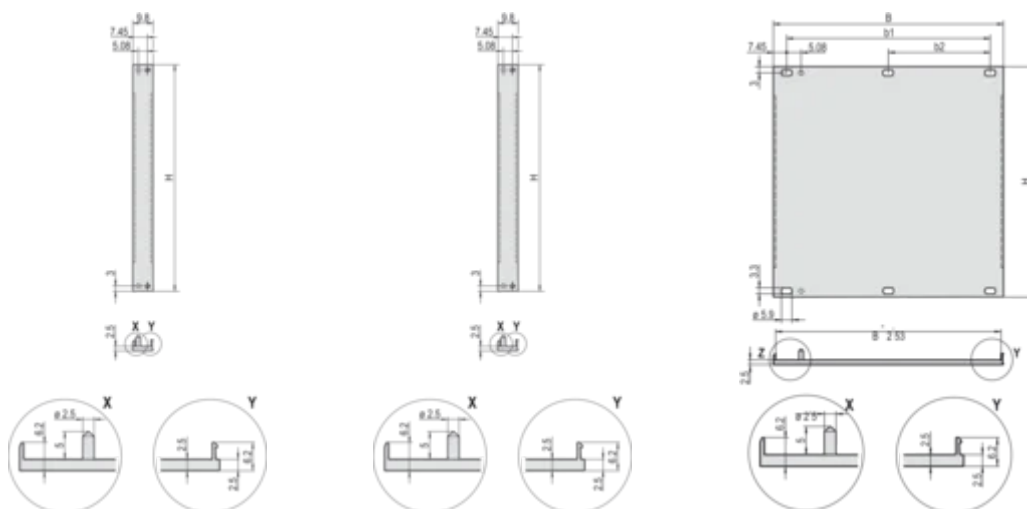

Gasket Type: Textile EMC

Front Finish: Anodized

Rear Finish: Conductive

Treated Edges: No

Complies With: IEC 60297-3-101; IEEE 1101.1/10

Hloubka (D): 2.5mm

EMC Shielding: No (Retrofittable)

Povrchová úprava: Anodized; Passivated

Výška (H): 261.8mm

Materiál: Hliník

Product Type: Front Panel

Typ: Front Panel without Handle

Šířka (W): 213mm

Gross Weight: 0.417kg

DALŠÍ PODROBNOSTI O PRODUKTU

Please order fixing material (sleeves, collar screws) separately.

14 ... 84 HP: multi-part U-profile (front panel with crimped profiles).

Differences in finish between 2 ... 12 HP and 14 ... 84 HP.

2 ... 12 HP: one-part U-profile

Please order textile EMC gasket separately.

Standard pack quantity: 2 to 28HP: 5 pieces, 42 to 84 HP: 1 piece, supplied in standard pack quantities (SPQ) only.

DIAGRAMS