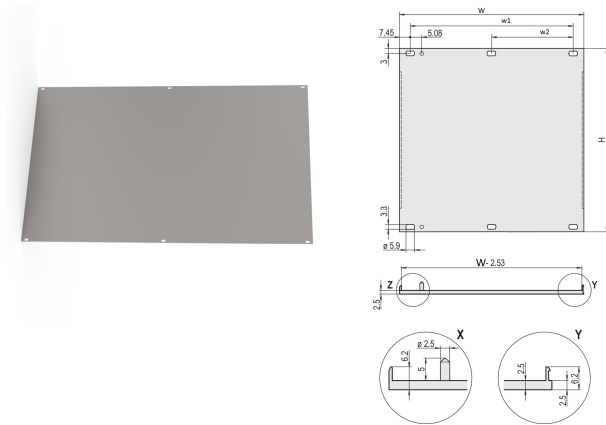

Front Panel, U-profile, Refrofit Shielding, 6 U, 84 HP, 2.5 mm, Al, Front Anodized, Rear Conductive

KATALOGOVÉ ČÍSLO

20848-189

U-profile front panel for textile EMC gasket.

CERTIFICATIONS

VLASTNOSTI

U-profile, front panel, Al, 2.5 mm, front anodized, rear conductive

For EMC textile gasket

VLASTNOSTI PRODUKTU

Rack Height: 6U

Rack Width: 84HP

Množství v balení: 1

Accessory Type: Front panel

Mounting: Screw-on Front

Gasket Type: Textile EMC

Front Finish: Anodized

Rear Finish: Conductive

Treated Edges: No

Complies With: IEC 60297-3-101; IEEE 1101.1/10

Hĺoubka (D): 2.5mm

EMC Shielding: No (Retrofittable)

Povrchová úprava: Anodized; Passivated

Výška (H): 261.8mm

Materiál: Hliník

Product Type: Front Panel

Typ: Front Panel without Handle

Šírka (W): 426.4mm

Gross Weight: 0.8kg

DALŠÍ PODROBNOSTI O PRODUKTU

Please order fixing material (sleeves, collar screws) separately.