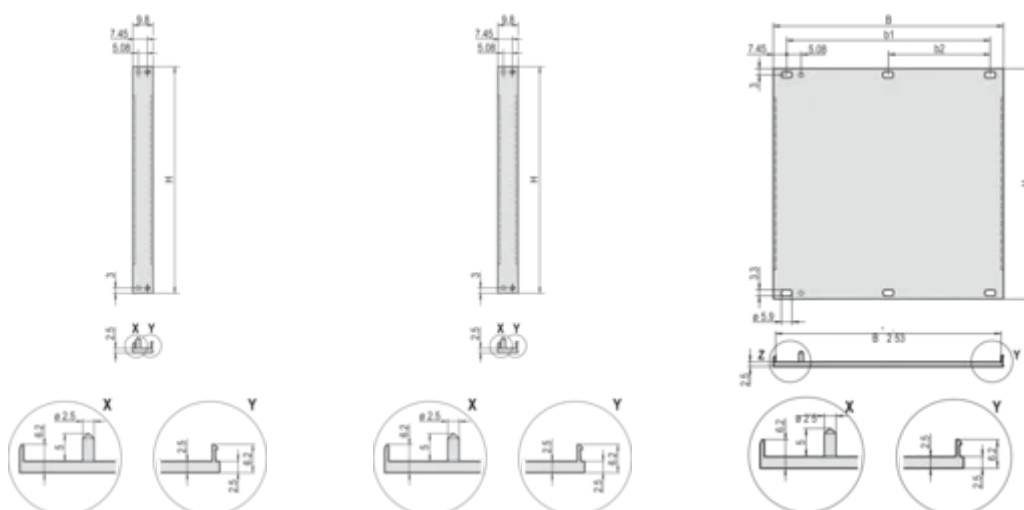

Mounting: Screw-on Front

Gasket Type: Textile EMC

Front Finish: Anodized

Rear Finish: Conductive

Treated Edges: No

Complies With: IEC 60297-3-101; IEEE 1101.1/10

Hĺoubka (D): 2.5mm

EMC Shielding: No (Retrofittable)

Povrchová úprava: Anodized; Passivated

Výška (H): 261.8mm

Materiál: Hliník

Product Type: Front Panel

Typ: Front Panel without Handle

Šírka (W): 426.4mm

Gross Weight: 0.8kg

DALŠÍ PODROBNOSTI O PRODUKTU

Please order fixing material (sleeves, collar screws) separately.

14 ... 84 HP: multi-part U-profile (front panel with crimped profiles).

Differences in finish between 2 ... 12 HP and 14 ... 84 HP.

2 ... 12 HP: one-part U-profile

Please order textile EMC gasket separately.

Standard pack quantity: 2 to 28HP: 5 pieces, 42 to 84 HP: 1 piece, supplied in standard pack quantities (SPQ) only.

DIAGRAMS