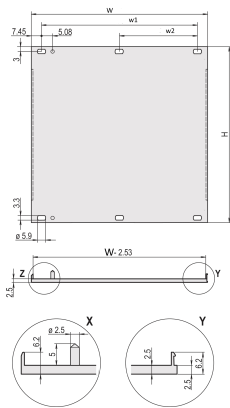

Front Panel, U-profile, Refrofit Shielding, 4 U, 84 HP, 2.5 mm, Al, Front Anodized, Rear Conductive

KATALOGOVÉ ČÍSLO

20848-271

U-profile front panel for textile EMC gasket.

CERTIFICATIONS

VLASTNOSTI

U-profile, front panel, Al, 2.5 mm, front anodized, rear conductive

For EMC textile gasket

VLASTNOSTI PRODUKTU

Rack Height: 4U

Rack Width: 84HP

Množství v balení: 1

Accessory Type: Front panel

Mounting: Screw-on Front

Gasket Type: Textile EMC

Front Finish: Anodized

Rear Finish: Conductive

Treated Edges: No

Complies With: IEC 60297-3-101; IEEE 1101.1/10

Hloubka (D): 2.5mm

EMC Shielding: No (Retrofittable)

Povrchová úprava: Anodized; Passivated

Výška (H): 172.9mm

Materiál: Hliník

Product Type: Front Panel

Typ: Front Panel without Handle

Šířka (W): 426.4mm

Net Weight: 0.54kg

DALŠÍ PODROBNOSTI O PRODUKTU

Please order fixing material (sleeves, collar screws) separately.