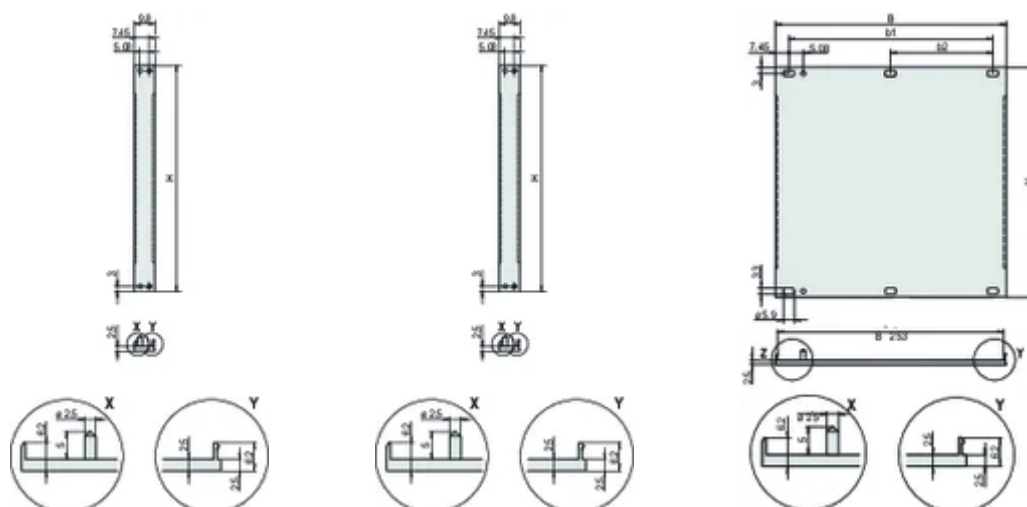

Gasket Type: Textile EMC

Front Finish: Anodized

Rear Finish: Conductive

Treated Edges: No

Complies With: IEC 60297-3-101; IEEE 1101.1/10

Hloubka (D): 2.5mm

EMC Shielding: No (Retrofittable)

Povrchová úprava: Anodized; Passivated

Výška (H): 172.9mm

Materiál: Hliník

Product Type: Front Panel

Typ: Front Panel without Handle

Šířka (W): 426.4mm

Net Weight: 0.54kg

DALŠÍ PODROBNOSTI O PRODUKTU

Please order fixing material (sleeves, collar screws) separately.

14 ... 84 HP: multi-part U-profile (front panel with crimped profiles).

Differences in finish between 2 ... 12 HP and 14 ... 84 HP.

2 ... 12 HP: one-part U-profile

Please order textile EMC gasket separately.

Standard pack quantity: 2 to 28HP: 5 pieces, 42 to 84 HP: 1 piece, supplied in standard pack quantities (SPQ) only.

DIAGRAMS