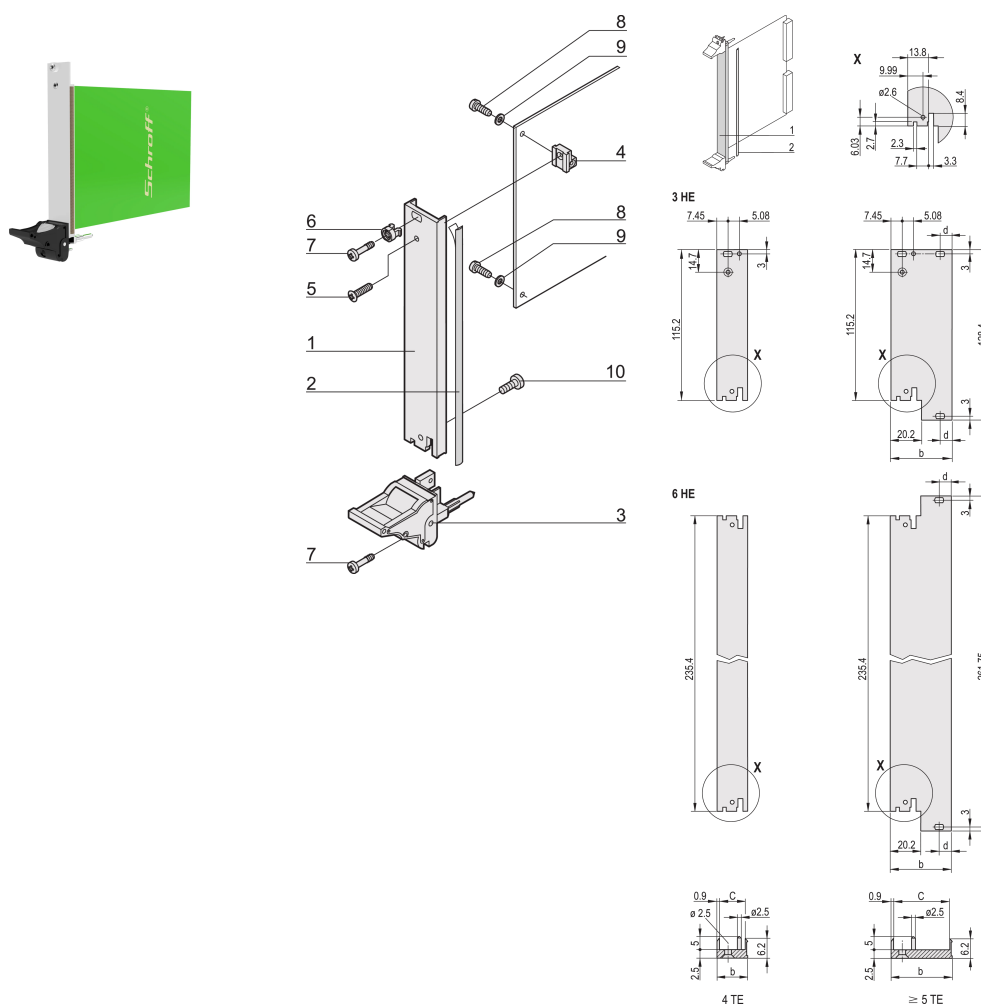

Plug-In Unit Kit With IEL Handle, Shielded, Black 3 U, 4 HP

KATALOGOVÉ ČÍSLO

20848-585

Plug-in unit, with IEL inserter/extractor black handle, 3 U, front assembly. The U-shaped front panel enable shielding with a textile gasket.

CERTIFICATIONS

VLASTNOSTI

U-shaped front panel for textile gasket

Suitable for insertion and extraction forces up to 700 N (per pair)

Enable the installation of a microswitch

Enable the installation of coding pegs in accordance with IEC 60297-3-103/ IEEE 1101.10

VLASTNOSTI PRODUKTU

Rack Width: 4HP

Množství v balení: 1

Typ rukojeti: IEL

Mounting: Screw-on Front

Gasket Type: Textile EMC

Front Finish: Anodized

Rear Finish: Etched

Treated Edges: No

Complies With: IEC 60297-3-102; IEEE 1101.10; IEC 60297-3-103; IEEE 1101.1/11

EMC Shielding: Yes

Povrchová úprava: Anodized; Passivated

Výška (H): 128.4mm

Materiál: Hliník

Product Type: Front Panel