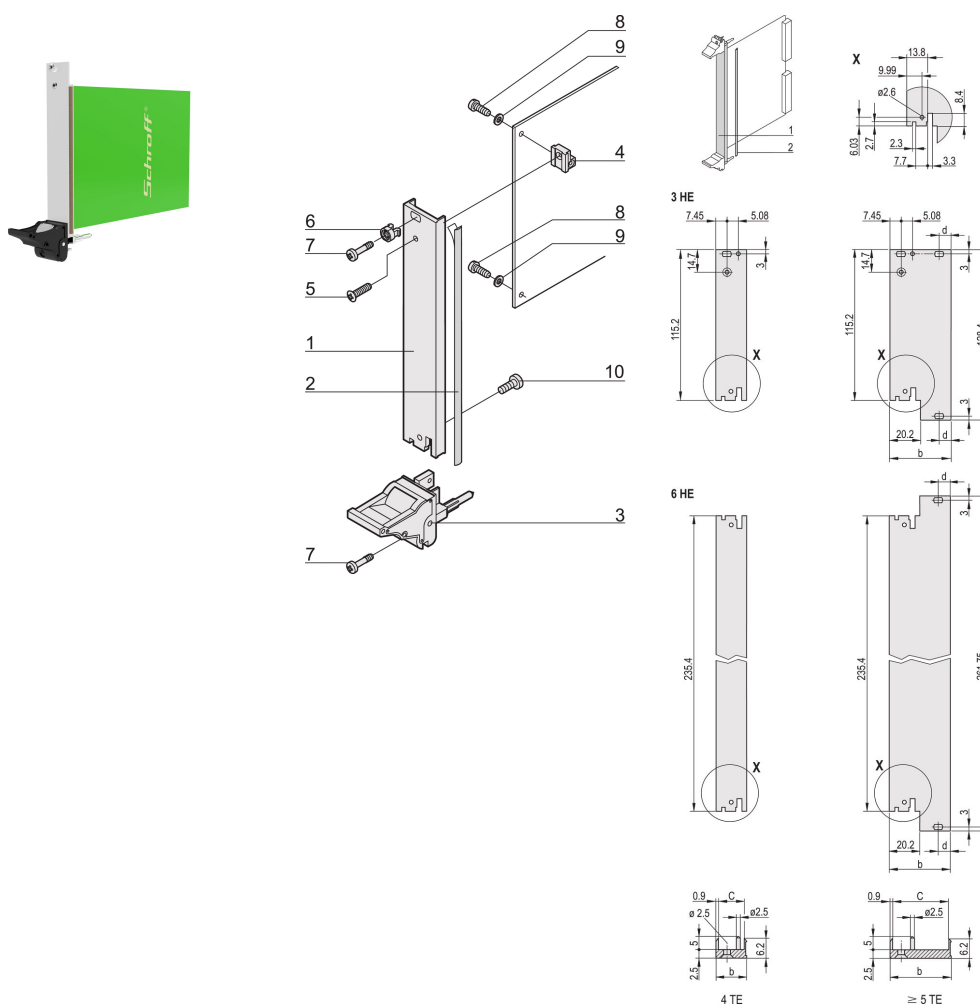

Plug-In Unit Kit With IEL Handle, Shielded, Black 3 U, 8 HP

KATALOGOVÉ ČÍSLO

20848-589

Plug-in unit, with IEL inserter/extractor black handle, 3 U, front assembly. The U-shaped front panel enable shielding with a textile gasket.

CERTIFICATIONS

VLASTNOSTI

U-shaped front panel for textile gasket

Suitable for insertion and extraction forces up to 700 N (per pair)

Enable the installation of a microswitch

Enable the installation of coding pegs in accordance with IEC 60297-3-103/ IEEE 1101.10

VLASTNOSTI PRODUKTU

Rack Width: 8HP

Množství v balení: 1

Typ rukojeti: IEL

Mounting: Screw-on Front

Gasket Type: Textile EMC

Front Finish: Anodized

Rear Finish: Etched

Treated Edges: No

Complies With: IEC 60297-3-102; IEEE 1101.10; IEC 60297-3-103; IEEE 1101.1/11

EMC Shielding: Yes

Povrchová úprava: Anodized; Passivated

Výška (H): 128.4mm

Materiál: Hliník

Product Type: Front Panel