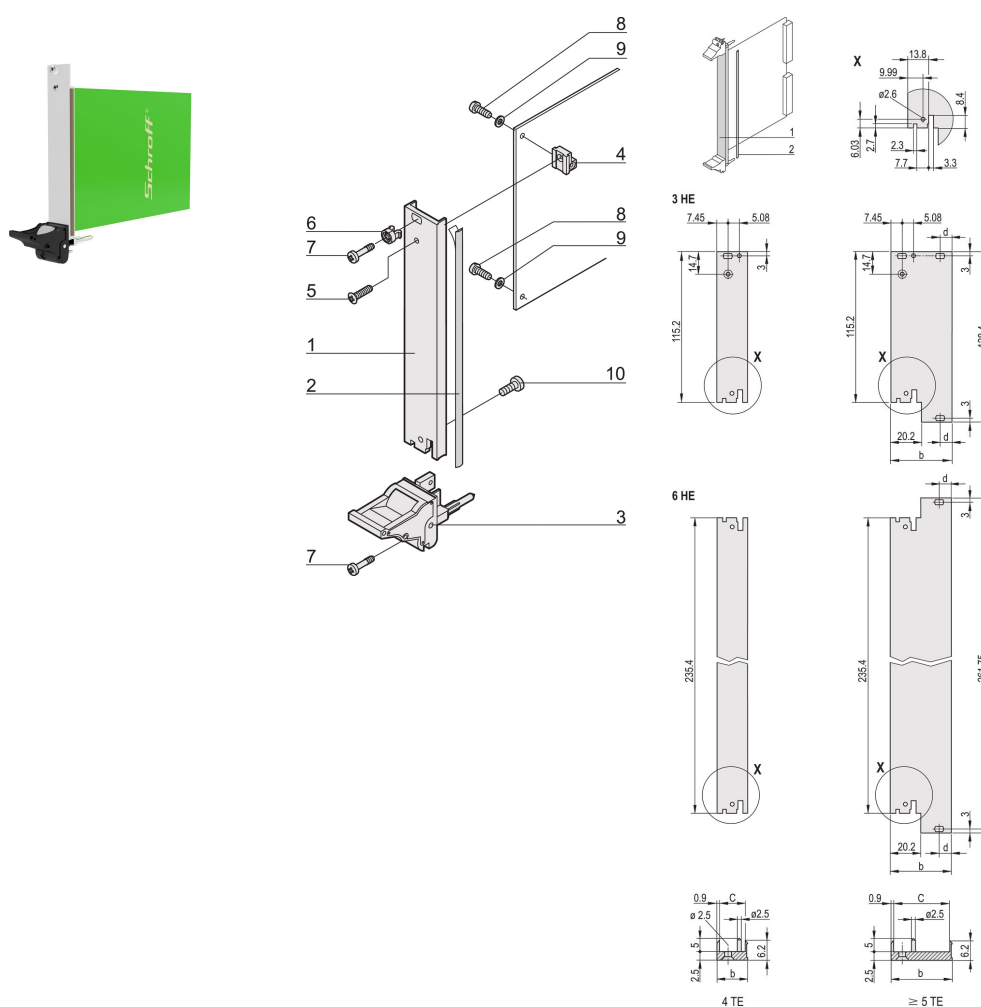

Plug-In Unit Kit With IEL Handle, Shielded, Black 3 U, 10 HP

KATALOGOVÉ ČÍSLO

20848-590

Plug-in unit, with IEL inserter/extractor black handle, 3 U, front assembly. The U-shaped front panel enable shielding with a textile gasket.

CERTIFICATIONS

VLASTNOSTI

U-shaped front panel for textile gasket

Suitable for insertion and extraction forces up to 700 N (per pair)

Enable the installation of a microswitch

Enable the installation of coding pegs in accordance with IEC 60297-3-103/ IEEE 1101.10

VLASTNOSTI PRODUKTU

Rack Width: 10HP

Množství v balení: 1

Typ rukojeti: IEL

Mounting: Screw-on Front

Gasket Type: Textile EMC

Front Finish: Anodized

Rear Finish: Etched

Treated Edges: No

Complies With: IEC 60297-3-102; IEEE 1101.10; IEC 60297-3-103; IEEE 1101.1/11

EMC Shielding: Yes

Povrchová úprava: Anodized; Passivated

Výška (H): 128.4mm

Materiál: Hliník

Product Type: Front Panel