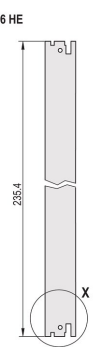

Plug-In Unit Kit With IEL Handle, Shielded, Black, 6 U, 4 HP

KATALOGOVÉ ČÍSLO

20848-592

3 HE

6 HE

4 TE

5 TE

Plug-in unit, with IEL inserter/extractor black handle, 6 U, front assembly. The U-shaped front panel enable shielding with a textile gasket.

CERTIFICATIONS

VLASTNOSTI

U-shaped front panel for textile gasket

Suitable for insertion and extraction forces up to 700 N (per pair)

Enable the installation of a microswitch

Enable the installation of coding pegs in accordance with IEC 60297-3-103/ IEEE 1101.10

VLASTNOSTI PRODUKTU

Rack Width: 4HP

Množství v balení: 1

Typ rukojeti: IEL

Mounting: Screw-on Front; Screw-on Rear IO

Gasket Type: Textile EMC

Front Finish: Anodized

Rear Finish: Etched

Treated Edges: No

Complies With: IEC 60297-3-102; IEEE 1101.10; IEC 60297-3-103; IEEE 1101.1/11

EMC Shielding: Yes

Povrchová úprava: Anodized; Passivated

Výška (H): 261.8mm

Materiál: Hliník

Product Type: Front Panel