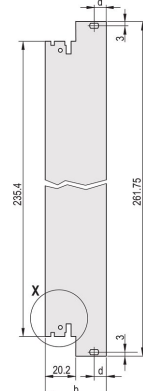

Plug-In Unit Kit With IEL Handle, Shielded, Black, 6 U, 4 HP

KATALOGOVÉ ČÍSLO

20848-592

3 HE

6 HE

4 TE

5 TE

Plug-in unit, with IEL inserter/extractor black handle, 6 U, front assembly. The U-shaped front panel enable shielding with a textile gasket.

CERTIFICATIONS

VLASTNOSTI

U-shaped front panel for textile gasket

Suitable for insertion and extraction forces up to 700 N (per pair)

Enable the installation of a microswitch

Enable the installation of coding pegs in accordance with IEC 60297-3-103/ IEEE 1101.10

VLASTNOSTI PRODUKTU

Rack Width: 4HP

Množství v balení: 1

Typ rukojeti: IEL

Mounting: Screw-on Front; Screw-on Rear IO

Gasket Type: Textile EMC

Front Finish: Anodized

Rear Finish: Etched

Treated Edges: No

Complies With: IEC 60297-3-102; IEEE 1101.10; IEC 60297-3-103; IEEE 1101.1/11

EMC Shielding: Yes

Povrchová úprava: Anodized; Passivated

Výška (H): 261.8mm

Materiál: Hliník

Product Type: Front Panel