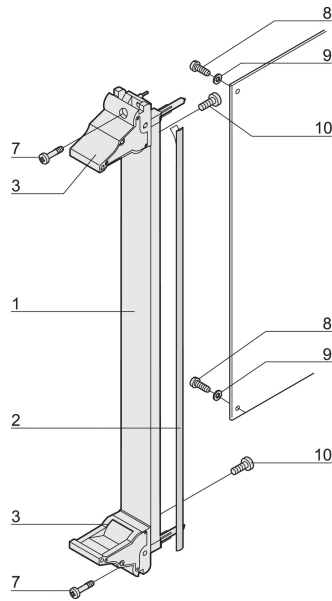

Plug-In Unit Kit With IEL Handle, Shielded, Black, 6 U, 4 HP

KATALOGOVÉ ČÍSLO

20848-592

3 HE

6 HE

4 TE

5 TE

Plug-in unit, with IEL inserter/extractor black handle, 6 U, front assembly. The U-shaped front panel enable shielding with a textile gasket.

CERTIFICATIONS

VLASTNOSTI

U-shaped front panel for textile gasket

Suitable for insertion and extraction forces up to 700 N (per pair)

Enable the installation of a microswitch

Enable the installation of coding pegs in accordance with IEC 60297-3-103/ IEEE 1101.10

VLASTNOSTI PRODUKTU

Rack Width: 4HP

Množství v balení: 1

Typ rukojeti: IEL

Mounting: Screw-on Front; Screw-on Rear IO

Gasket Type: Textile EMC

Front Finish: Anodized

Rear Finish: Etched

Treated Edges: No

Complies With: IEC 60297-3-102; IEEE 1101.10; IEC 60297-3-103; IEEE 1101.1/11

EMC Shielding: Yes

Povrchová úprava: Anodized; Passivated

Výška (H): 261.8mm

Materiál: Hliník

Product Type: Front Panel