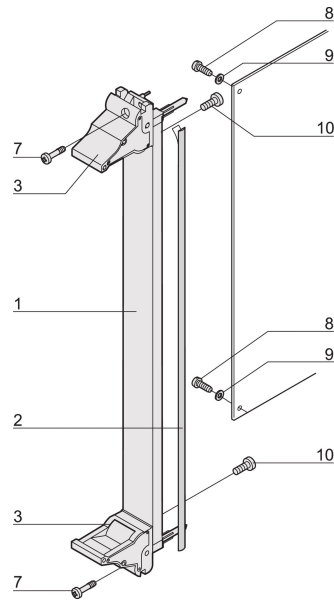

Plug-In Unit Kit With IEL Handle, Shielded, Black, 6 U, 6 HP

KATALOGOVÉ ČÍSLO

20848-594

3 HE

6 HE

4 TE

5 TE

Plug-in unit, with IEL inserter/extractor black handle, 6 U, front assembly. The U-shaped front panel enable shielding with a textile gasket.

CERTIFICATIONS

VLASTNOSTI

U-shaped front panel for textile gasket

Suitable for insertion and extraction forces up to 700 N (per pair)

Enable the installation of a microswitch

Enable the installation of coding pegs in accordance with IEC 60297-3-103/ IEEE 1101.10

VLASTNOSTI PRODUKTU

Rack Width: 6HP

Množství v balení: 1

Typ rukojeti: IEL

Mounting: Screw-on Front; Screw-on Rear IO

Gasket Type: Textile EMC

Front Finish: Anodized

Rear Finish: Etched

Treated Edges: No

Complies With: IEC 60297-3-102; IEEE 1101.10; IEC 60297-3-103; IEEE 1101.1/11

EMC Shielding: Yes

Povrchová úprava: Anodized; Passivated

Výška (H): 261.8mm

Materiál: Hliník

Product Type: Front Panel