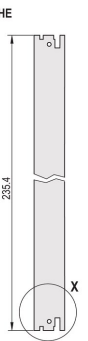

Plug-In Unit Kit With IEL Handle, Shielded, Black, 6 U, 6 HP

KATALOGOVÉ ČÍSLO

20848-594

3 HE

6 HE

4 TE

5 TE

Plug-in unit, with IEL inserter/extractor black handle, 6 U, front assembly. The U-shaped front panel enable shielding with a textile gasket.

CERTIFICATIONS

VLASTNOSTI

U-shaped front panel for textile gasket

Suitable for insertion and extraction forces up to 700 N (per pair)

Enable the installation of a microswitch

Enable the installation of coding pegs in accordance with IEC 60297-3-103/ IEEE 1101.10

VLASTNOSTI PRODUKTU

Rack Width: 6HP

Množství v balení: 1

Typ rukojeti: IEL

Mounting: Screw-on Front; Screw-on Rear IO

Gasket Type: Textile EMC

Front Finish: Anodized

Rear Finish: Etched

Treated Edges: No

Complies With: IEC 60297-3-102; IEEE 1101.10; IEC 60297-3-103; IEEE 1101.1/11

EMC Shielding: Yes

Povrchová úprava: Anodized; Passivated

Výška (H): 261.8mm

Materiál: Hliník

Product Type: Front Panel