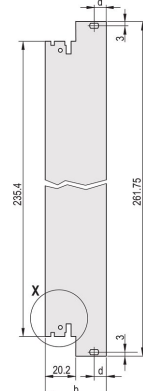

3 HE

6 HE

4 TE

5 TE

Plug-in unit, with IEL inserter/extractor black handle, 6 U, front assembly. The U-shaped front panel enable shielding with a textile gasket.

CERTIFICATIONS