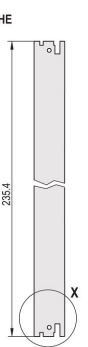

# Plug-In Unit Kit With IEL Handle, Shielded, Black, 6 U, 10 HP

KATALOGOVÉ ČÍSLO

---

**20848-597**

3 HE

6 HE

4 TE

5 TE

Plug-in unit, with IEL inserter/extractor black handle, 6 U, front assembly. The U-shaped front panel enable shielding with a textile gasket.

## VLASTNOSTI

---

U-shaped front panel for textile gasket

Suitable for insertion and extraction forces up to 700 N (per pair)

Enable the installation of a microswitch

Enable the installation of coding pegs in accordance with IEC 60297-3-103/ IEEE 1101.10

## VLASTNOSTI PRODUKTU

---

Rack Width: 10HP

Množství v balení: 1

Typ rukojeti: IEL

Mounting: Screw-on Front; Screw-on Rear IO

Gasket Type: Textile EMC

Front Finish: Anodized