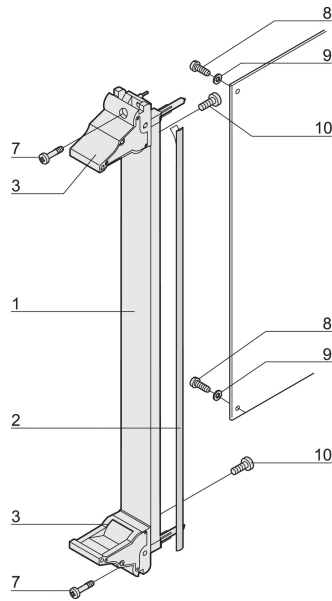

Plug-In Unit Kit With IEL Handle, Shielded, Black, 6 U, 12 HP

KATALOGOVÉ ČÍSLO

20848-598

3 HE

6 HE

4 TE

5 TE

Plug-in unit, with IEL inserter/extractor black handle, 6 U, front assembly. The U-shaped front panel enable shielding with a textile gasket.

CERTIFICATIONS

VLASTNOSTI

U-shaped front panel for textile gasket

Suitable for insertion and extraction forces up to 700 N (per pair)

Enable the installation of a microswitch

Enable the installation of coding pegs in accordance with IEC 60297-3-103/ IEEE 1101.10

VLASTNOSTI PRODUKTU

Rack Width: 12HP

Množství v balení: 1

Typ rukojeti: IEL

Mounting: Screw-on Front; Screw-on Rear IO

Gasket Type: Textile EMC

Front Finish: Anodized

Rear Finish: Etched

Treated Edges: No

Complies With: IEC 60297-3-102; IEEE 1101.10; IEC 60297-3-103; IEEE 1101.1/11

EMC Shielding: Yes

Povrchová úprava: Anodized; Passivated

Výška (H): 261.8mm

Materiál: Hliník

Product Type: Front Panel