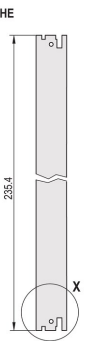

Plug-In Unit Kit With IEL Handle, Shielded, Black, 6 U, 12 HP

KATALOGOVÉ ČÍSLO

20848-598

3 HE

6 HE

4 TE

5 TE

Plug-in unit, with IEL inserter/extractor black handle, 6 U, front assembly. The U-shaped front panel enable shielding with a textile gasket.

CERTIFICATIONS

VLASTNOSTI

U-shaped front panel for textile gasket

Suitable for insertion and extraction forces up to 700 N (per pair)

Enable the installation of a microswitch

Enable the installation of coding pegs in accordance with IEC 60297-3-103/ IEEE 1101.10

VLASTNOSTI PRODUKTU

Rack Width: 12HP

Množství v balení: 1

Typ rukojeti: IEL

Mounting: Screw-on Front; Screw-on Rear IO

Gasket Type: Textile EMC

Front Finish: Anodized

Rear Finish: Etched

Treated Edges: No

Complies With: IEC 60297-3-102; IEEE 1101.10; IEC 60297-3-103; IEEE 1101.1/11

EMC Shielding: Yes

Povrchová úprava: Anodized; Passivated

Výška (H): 261.8mm

Materiál: Hliník

Product Type: Front Panel